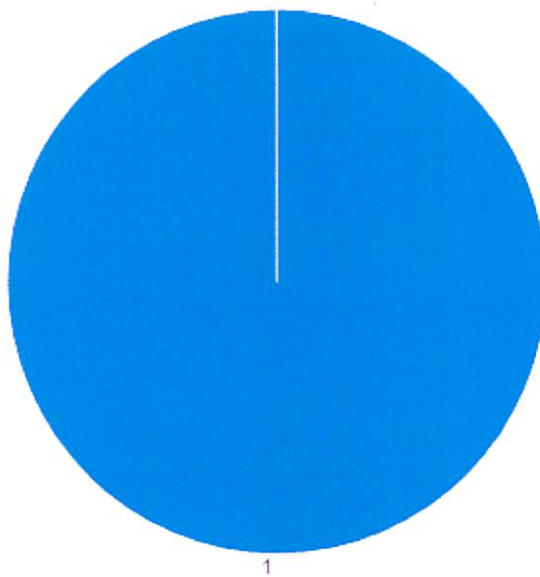

Report Details

Report By: Hernan Oviedo

Agency Count: 1

Time Frame: From 01-01-19 To 12-31-19

Total Hits: 239

Contributor	Agency	Hits
1	My Agency	239

Report Details

Report By: Hernan Oviedo