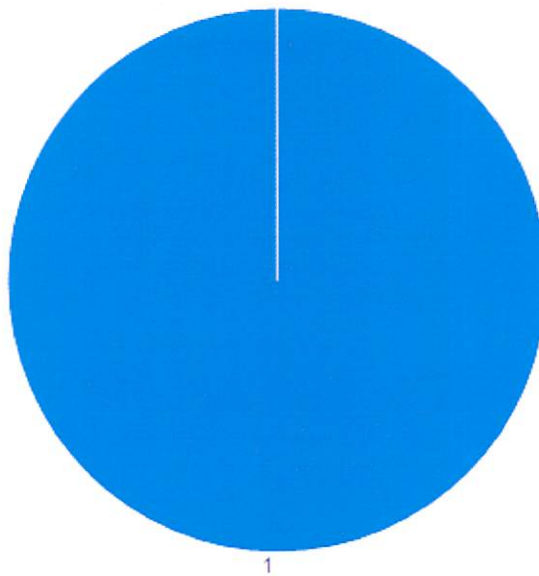

Report Details

Report By: Hernan Oviedo

Agency Count: 1

Time Frame: From 01-01-18 To 12-31-18

Total Detections: 1,353,994

Contributor	Agency	Detections
1	My Agency	1,353,994