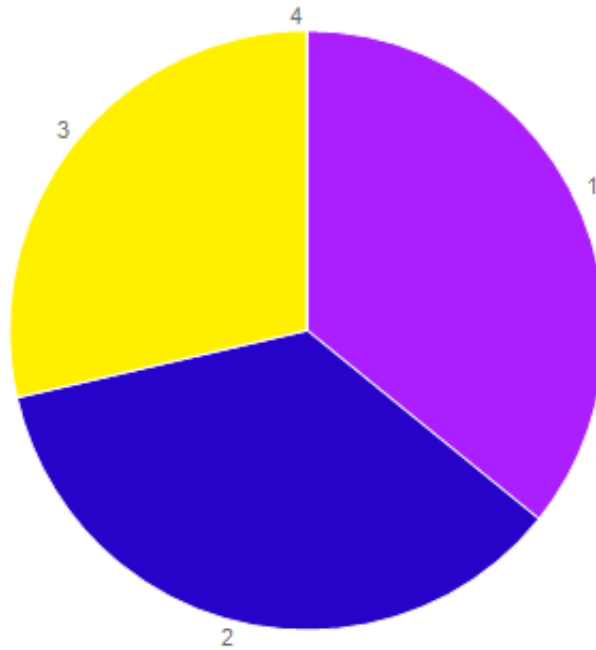

Report Details

Report By: Jennifer Brack

Time Frame: All Time

System Count: 4

Total Detections: 146,195

Contributor	System	Detections
1	Patrol 141	52,352
2	Patrol 141 (Deleted)	52,042
3	Traffic 885	41,798
4	Mobile Companion	3