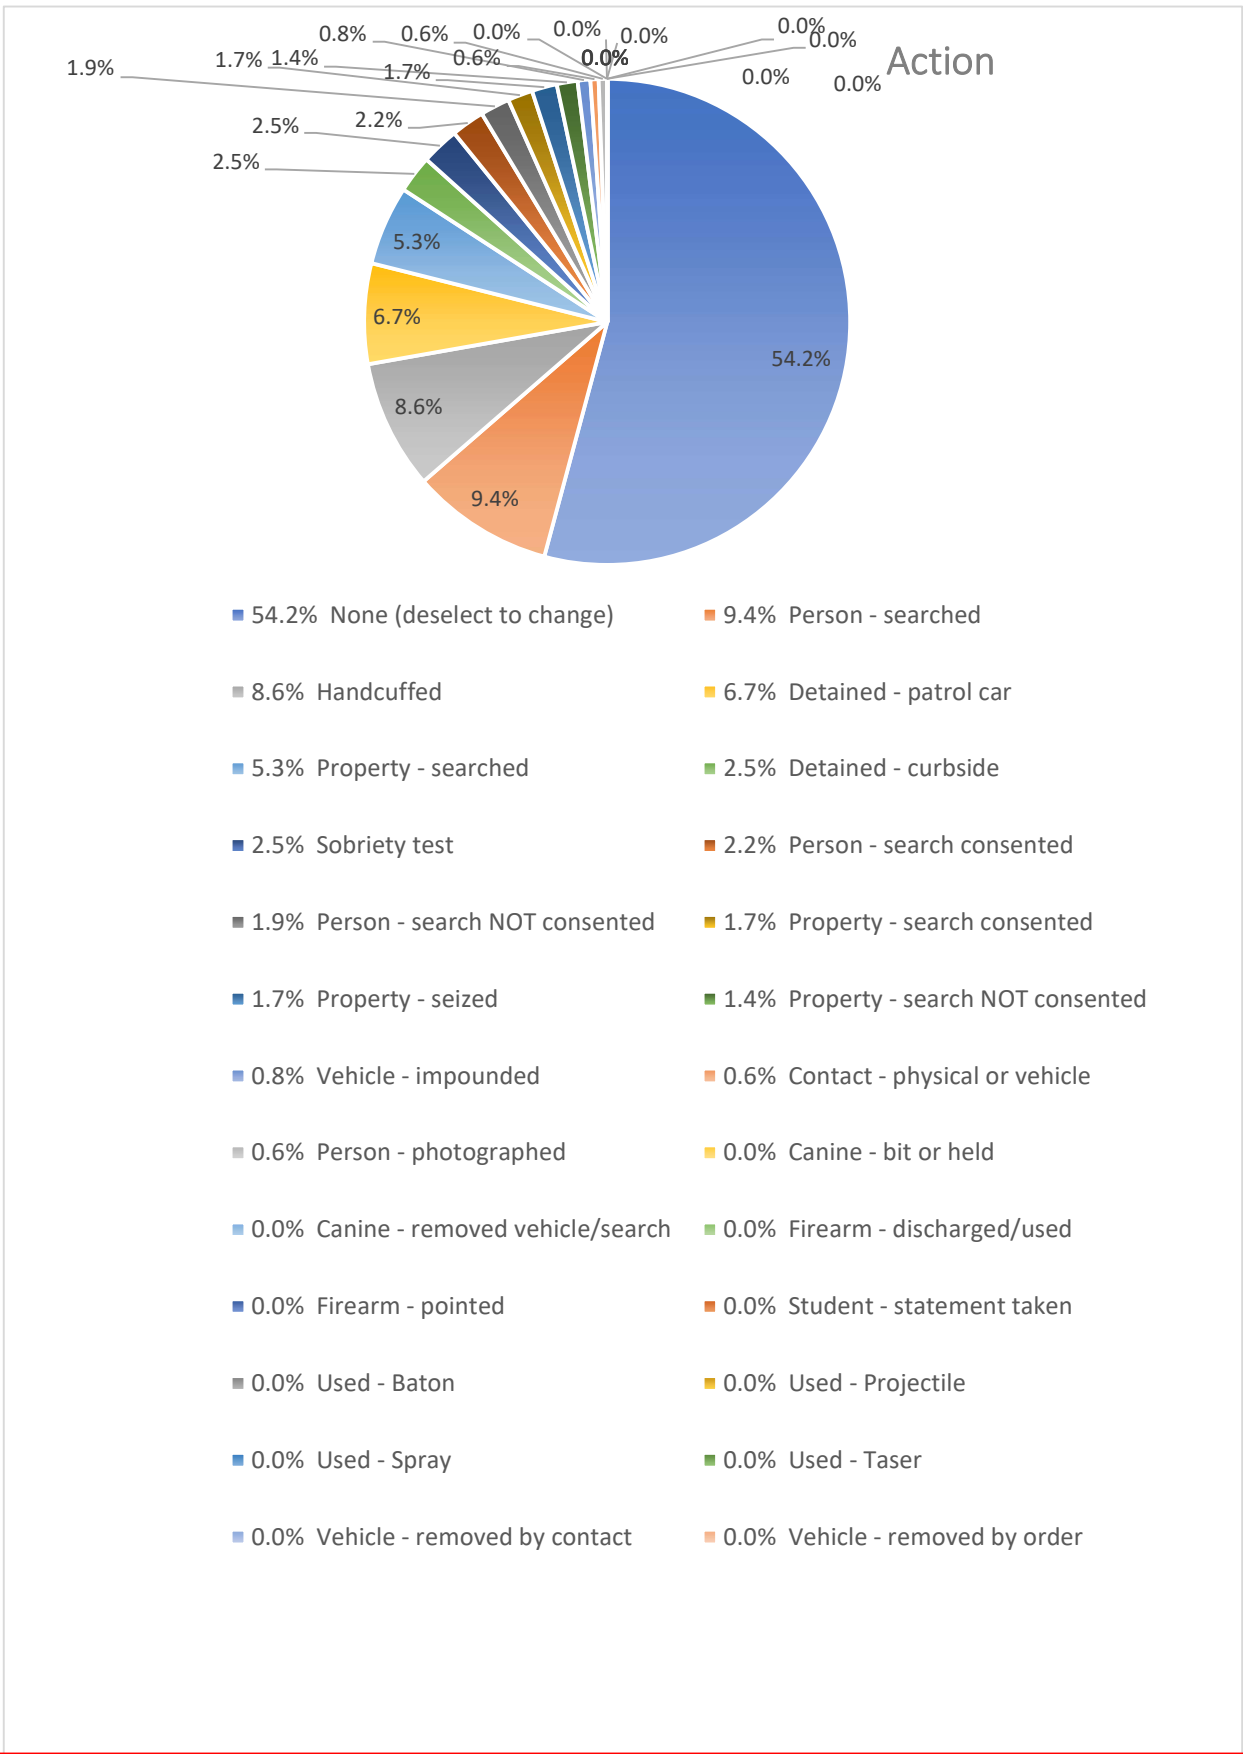

ACTION TAKEN

Action taken	Count	Action	Desc
None (deselect to change)	195	54.2%	54.2% None (deselect to change)
Person - searched	34	9.4%	9.4% Person - searched
Handcuffed	31	8.6%	8.6% Handcuffed
Detained - patrol car	24	6.7%	6.7% Detained - patrol car
Property - searched	19	5.3%	5.3% Property - searched
Detained - curbside	9	2.5%	2.5% Detained - curbside
Sobriety test	9	2.5%	2.5% Sobriety test
Person - search consented	8	2.2%	2.2% Person - search consented
Person - search NOT consented	7	1.9%	1.9% Person - search NOT consented
Property - search consented	6	1.7%	1.7% Property - search consented
Property - seized	6	1.7%	1.7% Property - seized
Property - search NOT consented	5	1.4%	1.4% Property - search NOT consented
Vehicle - impounded	3	0.8%	0.8% Vehicle - impounded
Contact - physical or vehicle	2	0.6%	0.6% Contact - physical or vehicle
Person - photographed	2	0.6%	0.6% Person - photographed
Canine - bit or held	-	0.0%	0.0% Canine - bit or held
Canine - removed vehicle/search	-	0.0%	0.0% Canine - removed vehicle/search
Firearm - discharged/used	-	0.0%	0.0% Firearm - discharged/used
Firearm - pointed	-	0.0%	0.0% Firearm - pointed
Student - statement taken	-	0.0%	0.0% Student - statement taken
Used - Baton	-	0.0%	0.0% Used - Baton
Used - Projectile	-	0.0%	0.0% Used - Projectile
Used - Spray	-	0.0%	0.0% Used - Spray
Used - Taser	-	0.0%	0.0% Used - Taser
Vehicle - removed by contact	-	0.0%	0.0% Vehicle - removed by contact
Vehicle - removed by order	-	0.0%	0.0% Vehicle - removed by order
	<u>360</u>		

This document consisting of 57 page(s) is furnished for the exclusive use of FRANK SHINNEMAN By #248

MILL VALLEY POLICE DEPT CA0210500 - CONTROLLED DOCUMENT DO NOT DUPLICATE

This document consisting of 57 page(s) is furnished for the exclusive use of FRANK SHINNEMAN By #248

MILL VALLEY POLICE DEPT CA0210500 - CONTROLLED DOCUMENT DO NOT DUPLICATE