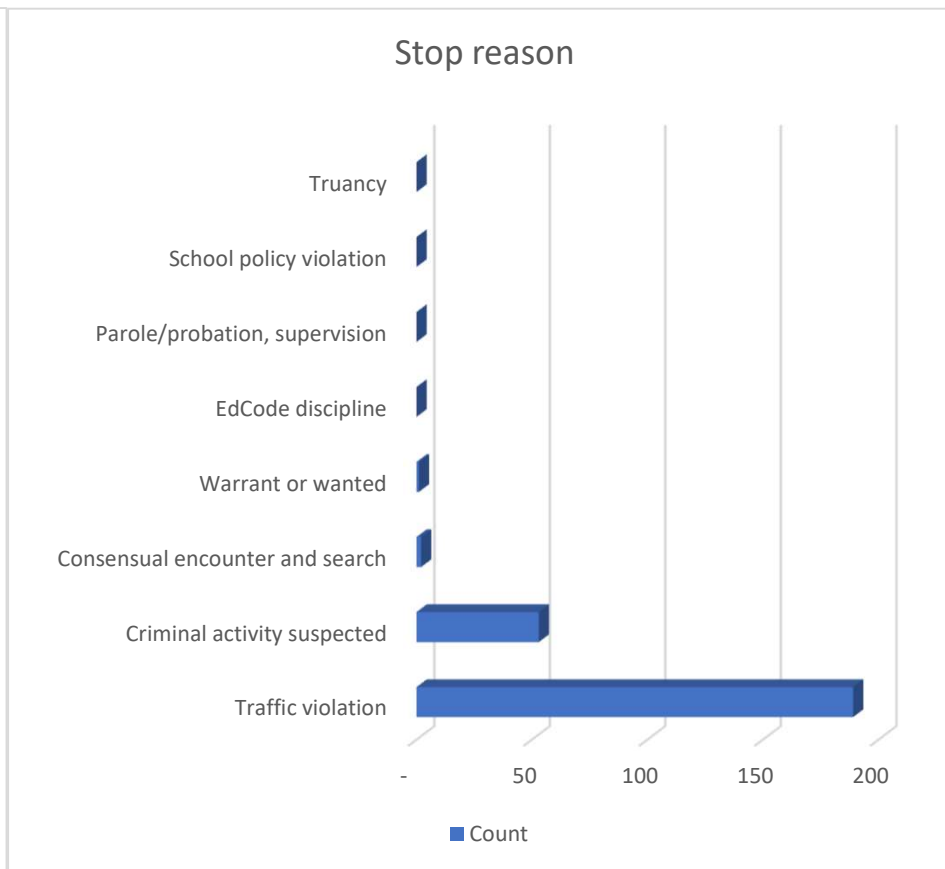

STOP REASON

Stop Reason	Count	Reason	Desc
Traffic violation	189	77.1%	Traffic violation
Criminal activity suspected	53	21.6%	Criminal activity suspected
Consensual encounter and search	2	0.8%	Consensual encounter and search
Warrant or wanted	1	0.4%	Warrant or wanted
EdCode discipline	-	0.0%	EdCode discipline
Parole/probation, supervision	-	0.0%	Parole/probation, supervision
School policy violation	-	0.0%	School policy violation
Truancy	-	0.0%	Truancy
	245		