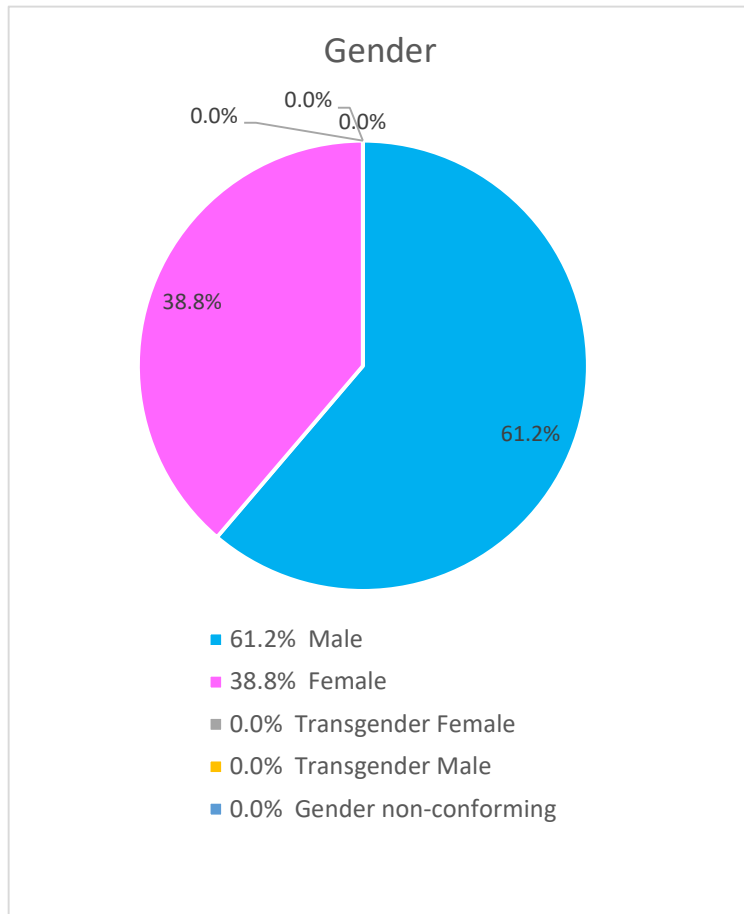

GENDER

Gender	Count	Gender	Desc
Male	150	61.2%	61.2% Male
Female	95	38.8%	38.8% Female
Transgender Female	-	0.0%	0.0% Transgender Female
Transgender Male	-	0.0%	0.0% Transgender Male
Gender non-conformi	-	0.0%	0.0% Gender non-conforming
	<u>245</u>	0.0%	0.0%
		0.0%	0.0%
		0.0%	0.0%