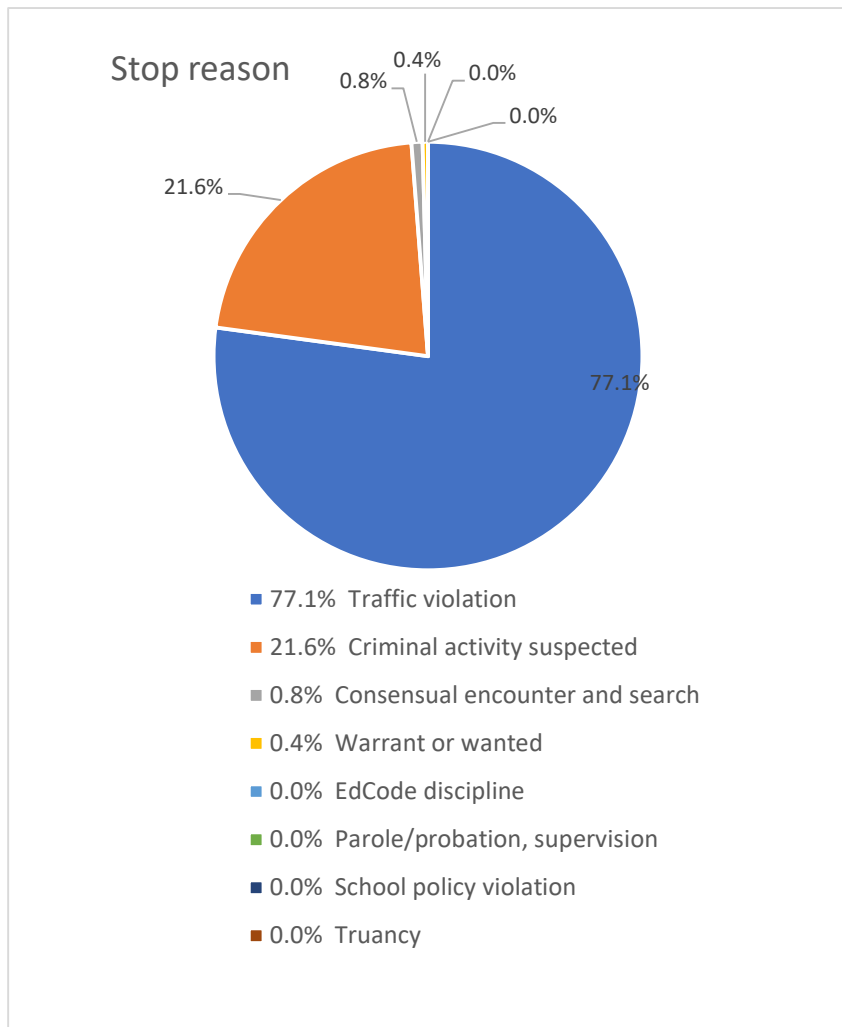

STOP REASON

Stop Reason	Count	Reason	Desc
Traffic violation	189	77.1%	Traffic violation
Criminal activity suspected	53	21.6%	Criminal activity suspected
Consensual encounter and search	2	0.8%	Consensual encounter and search
Warrant or wanted	1	0.4%	Warrant or wanted
EdCode discipline	-	0.0%	EdCode discipline
Parole/probation, supervision	-	0.0%	Parole/probation, supervision
School policy violation	-	0.0%	School policy violation
Truancy	-	0.0%	Truancy
	245		