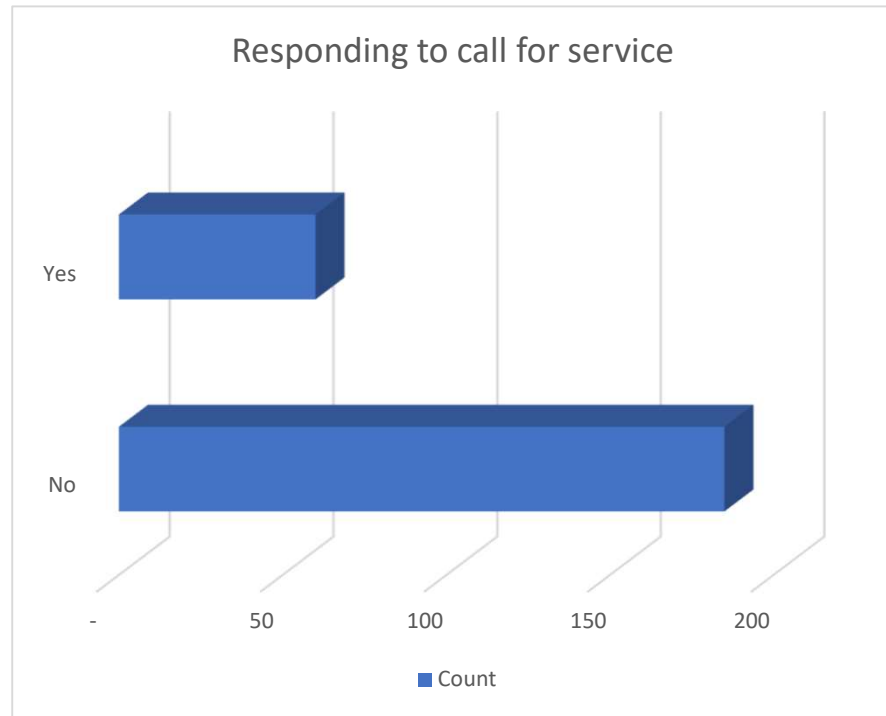

RESPONDING TO CALL

Responding to call	Count	Responding	Desc
No	185	75.5%	75.5% No
Yes	60	24.5%	24.5% Yes
	<u>245</u>		0.0%
			0.0%
			0.0%

SUMMARY

Officer	Stops	Logs	Last
			17-Dec-2022 01:10
			23-Dec-2022 16:55
			28-Dec-2022 20:20
			31-Dec-2022 17:25
			21-Dec-2022 23:50
			17-Dec-2022 20:50
			30-Dec-2022 23:38
			13-Dec-2022 15:49
			19-Dec-2022 20:35
			17-Dec-2022 19:00
			10-Dec-2022 19:13
			26-Dec-2022 19:50
			05-Nov-2022 19:48
			29-Nov-2022 15:13
			04-Oct-2022 03:43
			19-Oct-2022 15:58