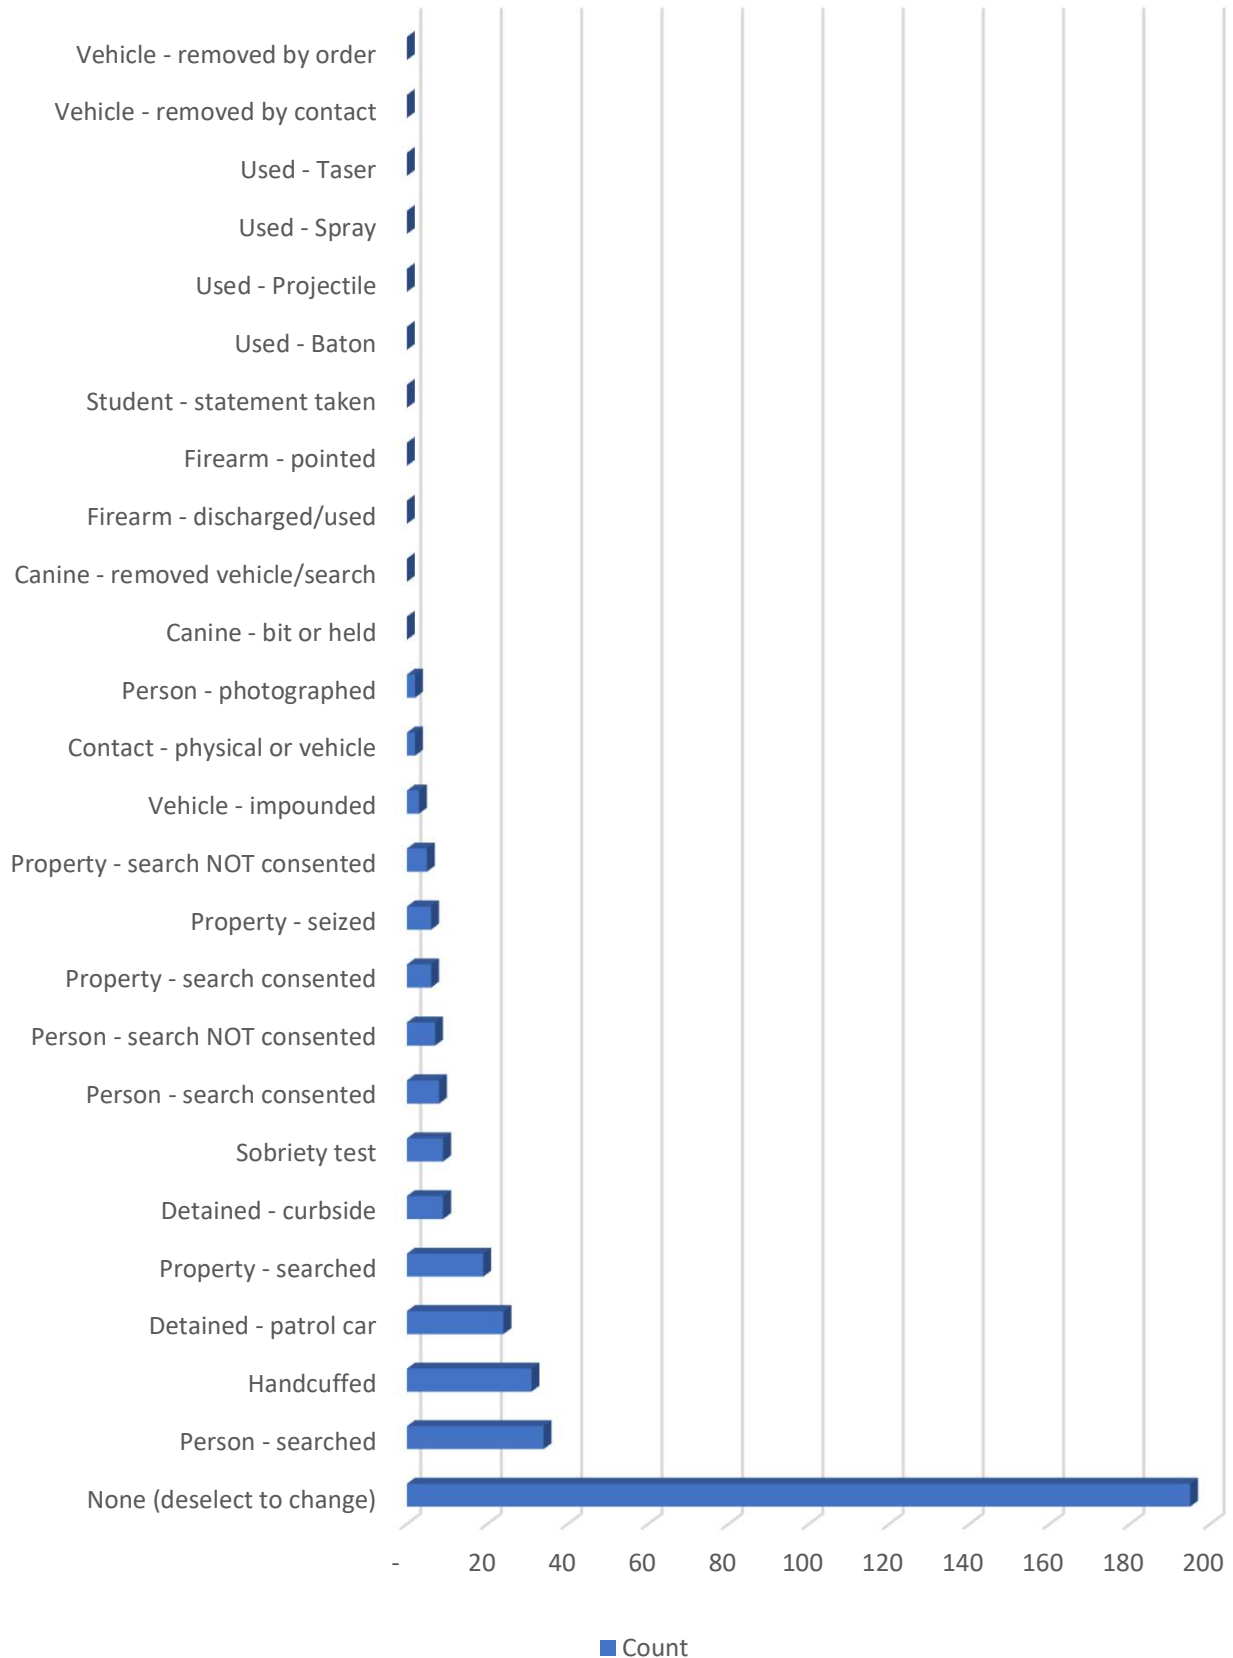

Action taken