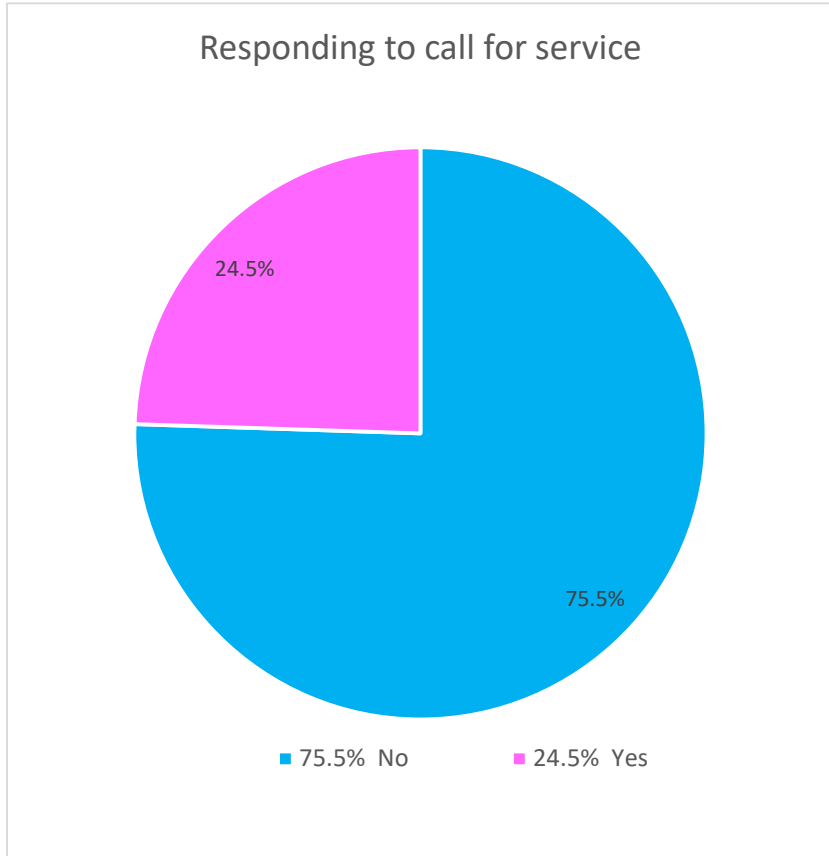

RESPONDING TO CALL

Responding to call	Count	Responding	Desc
No	185	75.5%	75.5% No
Yes	60	24.5%	24.5% Yes
	<u>245</u>		0.0%
			0.0%
			0.0%

SUMMARY

Officer	Stops	Logs	Last
			17-Dec-2022 01:10
			23-Dec-2022 16:55
			28-Dec-2022 20:20
			31-Dec-2022 17:25
			21-Dec-2022 23:50
			17-Dec-2022 20:50
			30-Dec-2022 23:38
			13-Dec-2022 15:49
			19-Dec-2022 20:35
			17-Dec-2022 19:00
			10-Dec-2022 19:13
			26-Dec-2022 19:50
			05-Nov-2022 19:48
			29-Nov-2022 15:13
			04-Oct-2022 03:43
			19-Oct-2022 15:58