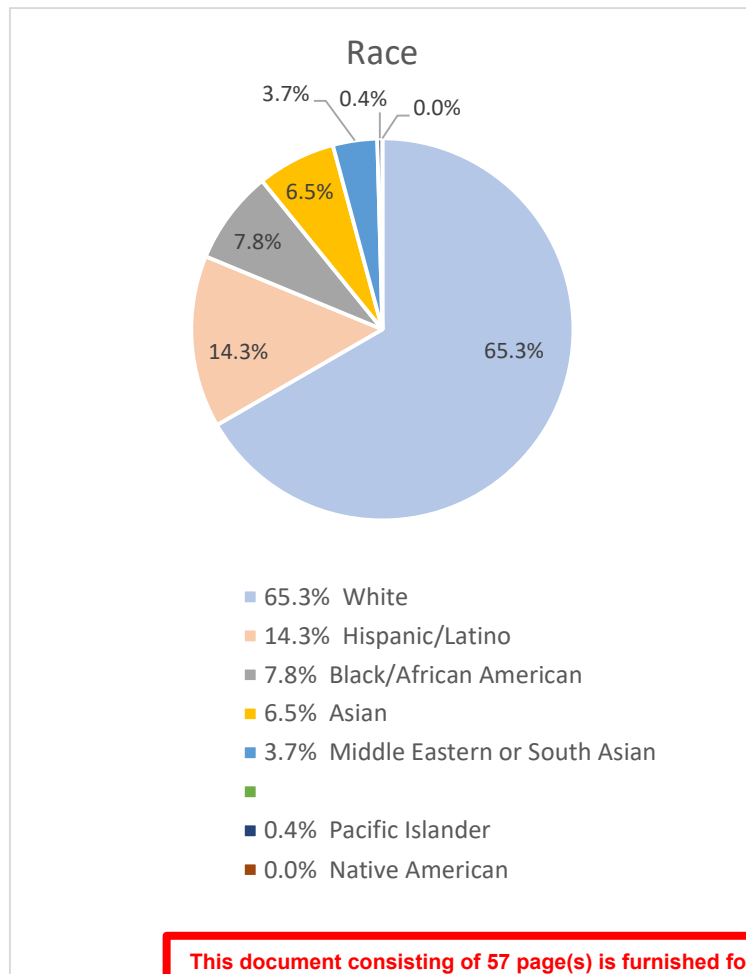

Race	Count	Race	Desc
White	160	65.3%	65.3% White
Hispanic/Latino	35	14.3%	14.3% Hispanic/Latino
Black/African American	19	7.8%	7.8% Black/African American
Asian	16	6.5%	6.5% Asian
Middle Eastern or South Asian	9	3.7%	3.7% Middle Eastern or South Asian
Multiracial	5		
Pacific Islander	1	0.4%	0.4% Pacific Islander
Native American	-	0.0%	0.0% Native American
	245		0.0%

RACE

More than 1 race can be specified per RIPA report

This document consisting of 57 page(s) is furnished for the exclusive use of FRANK SHINNEMAN By #248

MILL VALLEY POLICE DEPT CA0210500 - CONTROLLED DOCUMENT DO NOT DUPLICATE