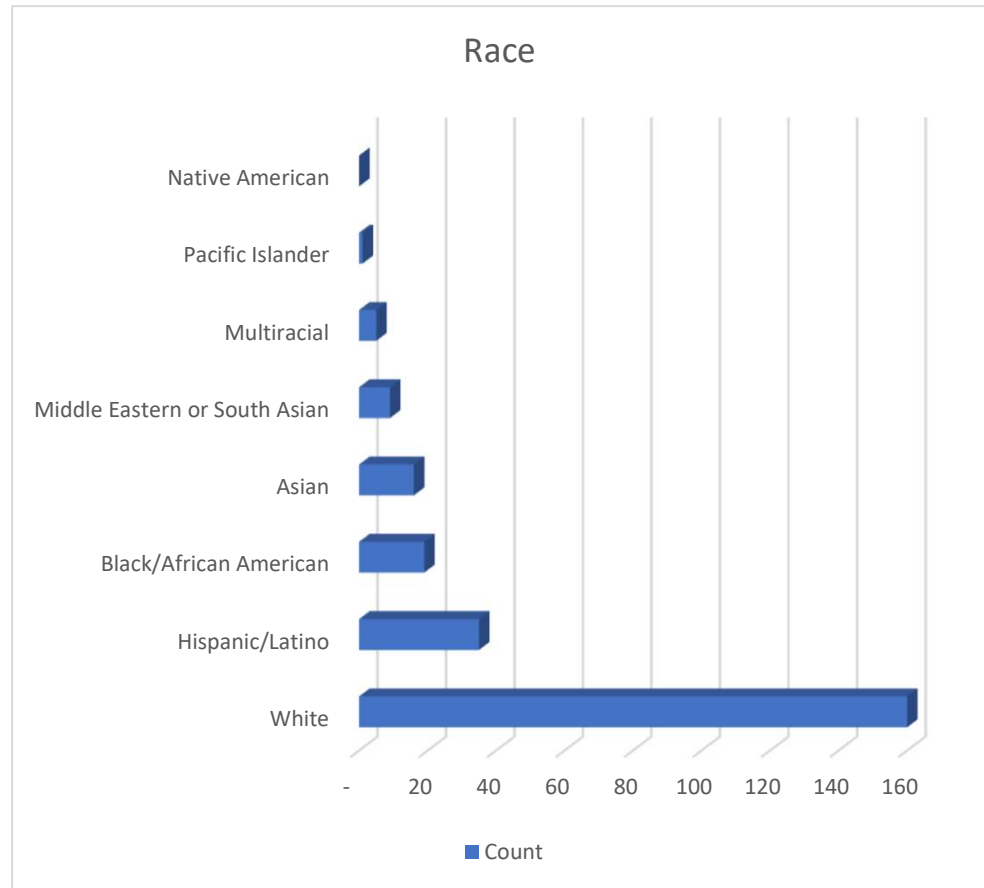

Race	Count	Race	Desc
White	160	65.3%	65.3% White
Hispanic/Latino	35	14.3%	14.3% Hispanic/Latino
Black/African American	19	7.8%	7.8% Black/African American
Asian	16	6.5%	6.5% Asian
Middle Eastern or South Asian	9	3.7%	3.7% Middle Eastern or South Asian
Multiracial	5		
Pacific Islander	1	0.4%	0.4% Pacific Islander
Native American	-	0.0%	0.0% Native American
	245		0.0%

RACE

More than 1 race can be specified per RIPA report

This document consisting of 57 page(s) is furnished for the exclusive use of FRANK SHINNEMAN By #248

MILL VALLEY POLICE DEPT CA0210500 - CONTROLLED DOCUMENT DO NOT DUPLICATE