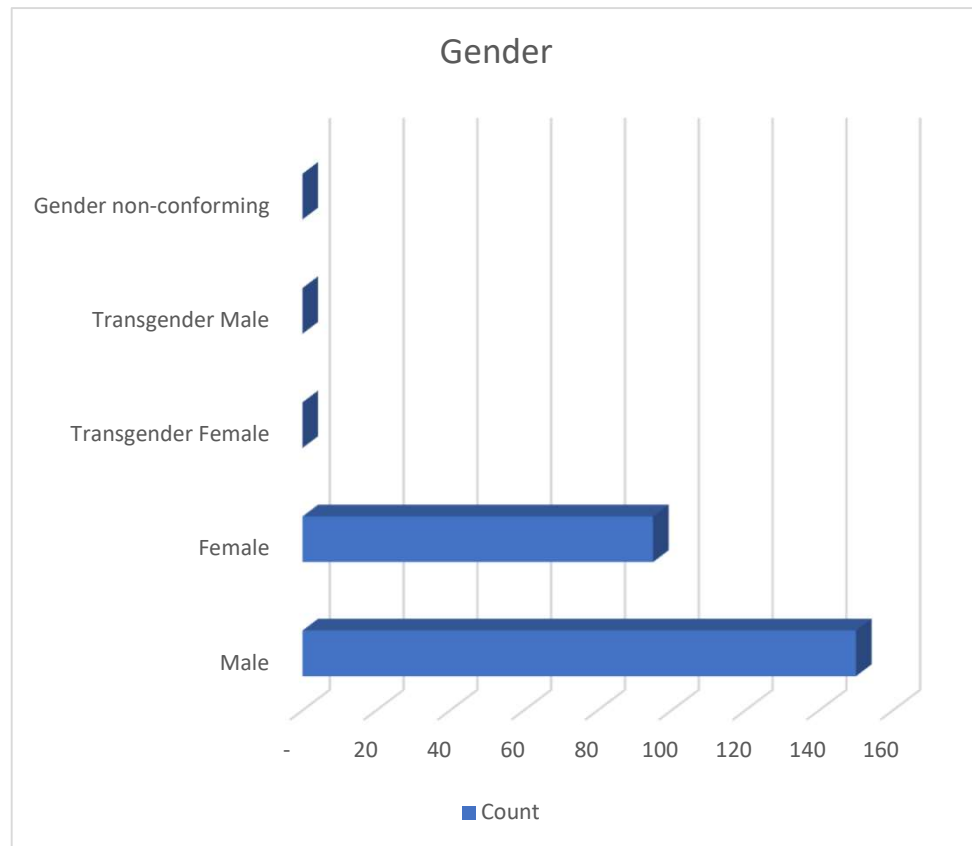

GENDER

Gender	Count	Gender	Desc
Male	150	61.2%	61.2% Male
Female	95	38.8%	38.8% Female
Transgender Female	-	0.0%	0.0% Transgender Female
Transgender Male	-	0.0%	0.0% Transgender Male
Gender non-conformi	-	0.0%	0.0% Gender non-conforming
	<u>245</u>	0.0%	0.0%
		0.0%	0.0%
		0.0%	0.0%