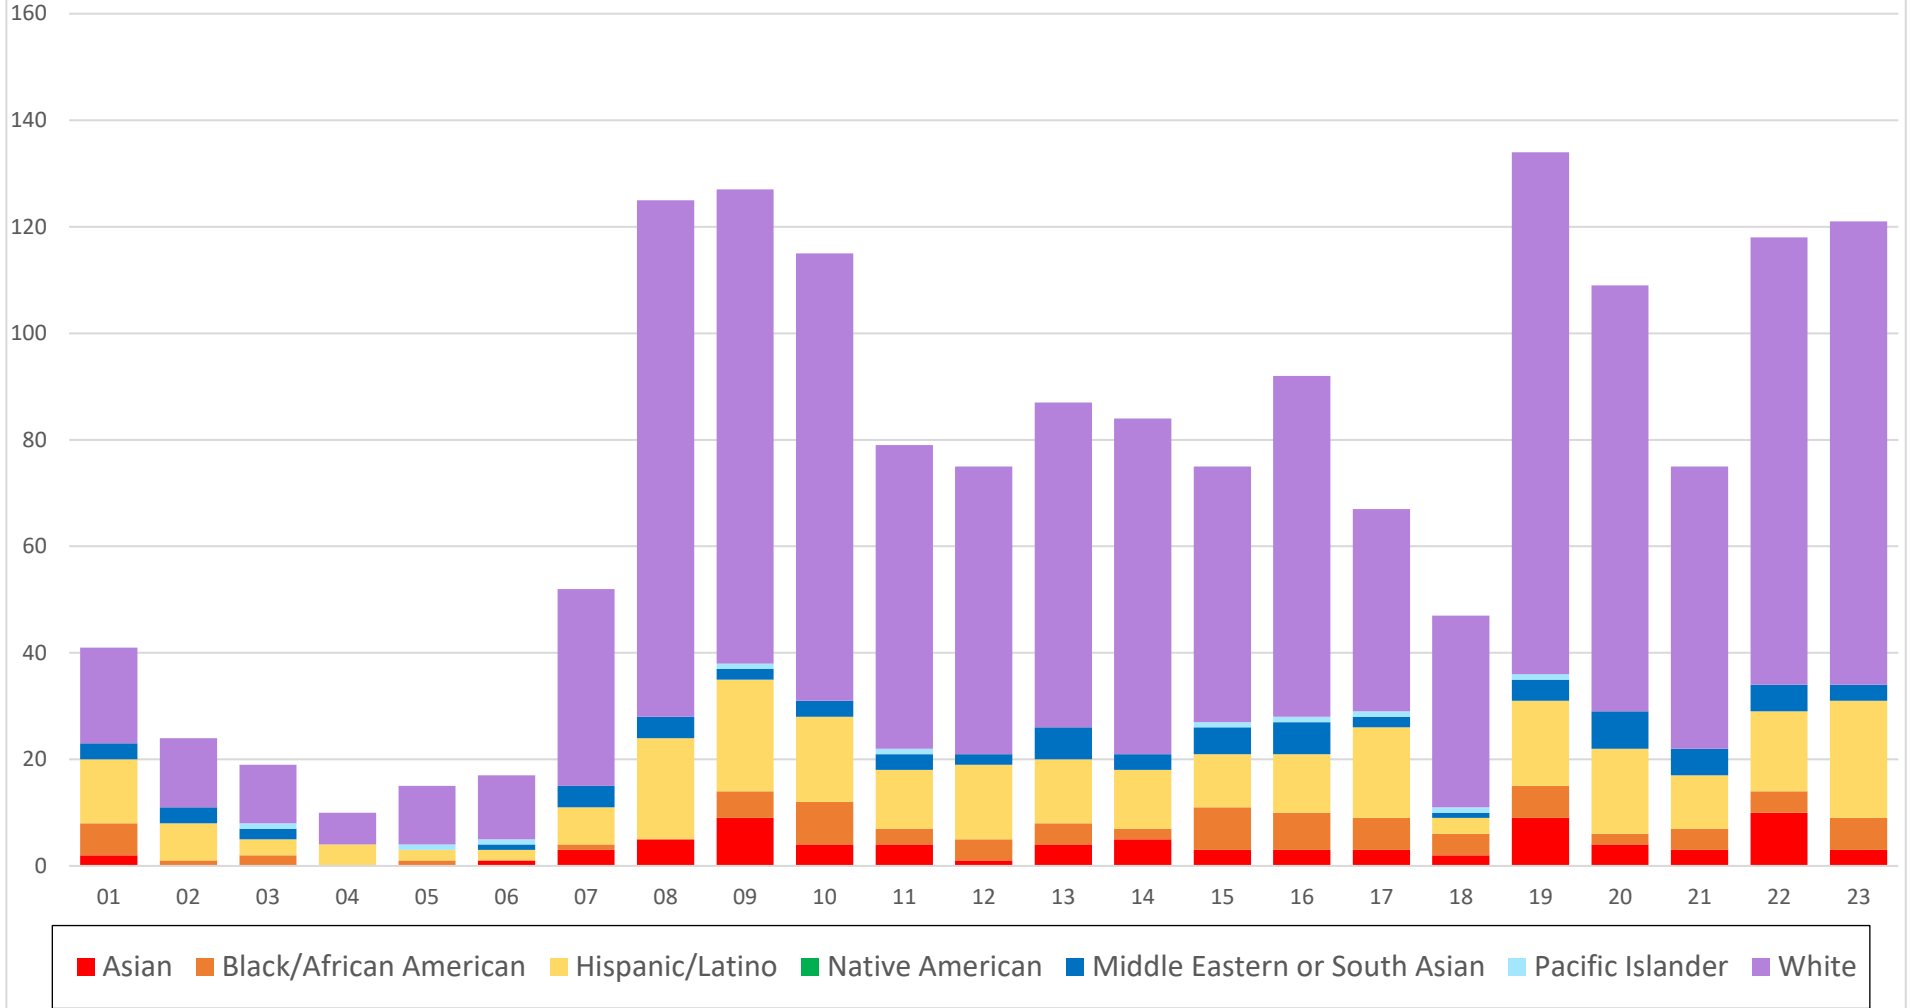

RACE

hr	Asian	Black/Afric	Hispanic/La	Native Am	Middle Eas	Pacific Islar	White
01	2	6	12	0	3	0	18
02	0	1	7	0	3	0	13
03	0	2	3	0	2	1	11
04	0	0	4	0	0	0	6
05	0	1	2	0	0	1	11
06	1	0	2	0	1	1	12
07	3	1	7	0	4	0	37
08	5	0	19	0	4	0	97
09	9	5	21	0	2	1	89
10	4	8	16	0	3	0	84
11	4	3	11	0	3	1	57
12	1	4	14	0	2	0	54
13	4	4	12	0	6	0	61
14	5	2	11	0	3	0	63
15	3	8	10	0	5	1	48
16	3	7	11	0	6	1	64
17	3	6	17	0	2	1	38
18	2	4	3	0	1	1	36
19	9	6	16	0	4	1	98
20	4	2	16	0	7	0	80
21	3	4	10	0	5	0	53
22	10	4	15	0	5	0	84
23	3	6	22	0	3	0	87

This document consisting of 57 page(s) is furnished for the exclusive use of FRANK SHINNEMAN By #248

MILL VALLEY POLICE DEPT CA0210500 - CONTROLLED DOCUMENT DO NOT DUPLICATE

Race by Hour of Day