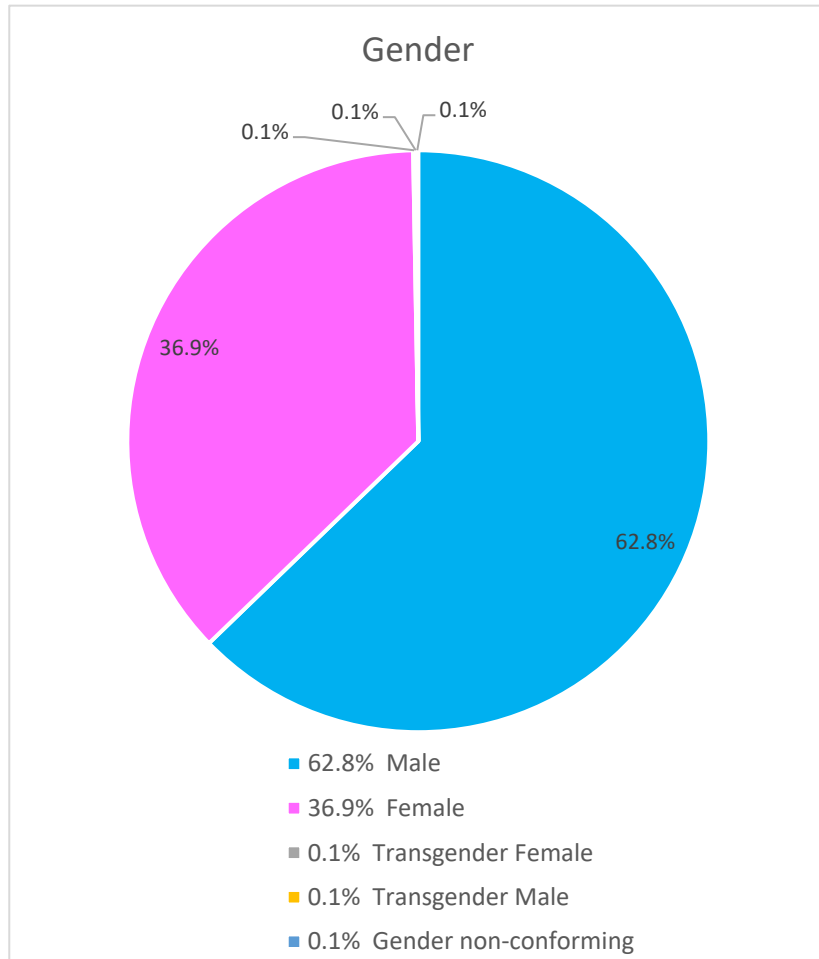

Action taken

This document consisting of 57 page(s) is furnished for the exclusive use of FRANK SHINNEMAN By #248

MILL VALLEY POLICE DEPT CA0210500 - CONTROLLED DOCUMENT DO NOT DUPLICATE

GENDER

Gender	Count	Gender	Desc
Male	1,115	62.8%	62.8% Male
Female	656	36.9%	36.9% Female
Transgender Female	2	0.1%	0.1% Transgender Female
Transgender Male	1	0.1%	0.1% Transgender Male
Gender non-conforming	2	0.1%	0.1% Gender non-conforming
	<u>1,776</u>	0.0%	0.0%
		0.0%	0.0%
		0.0%	0.0%