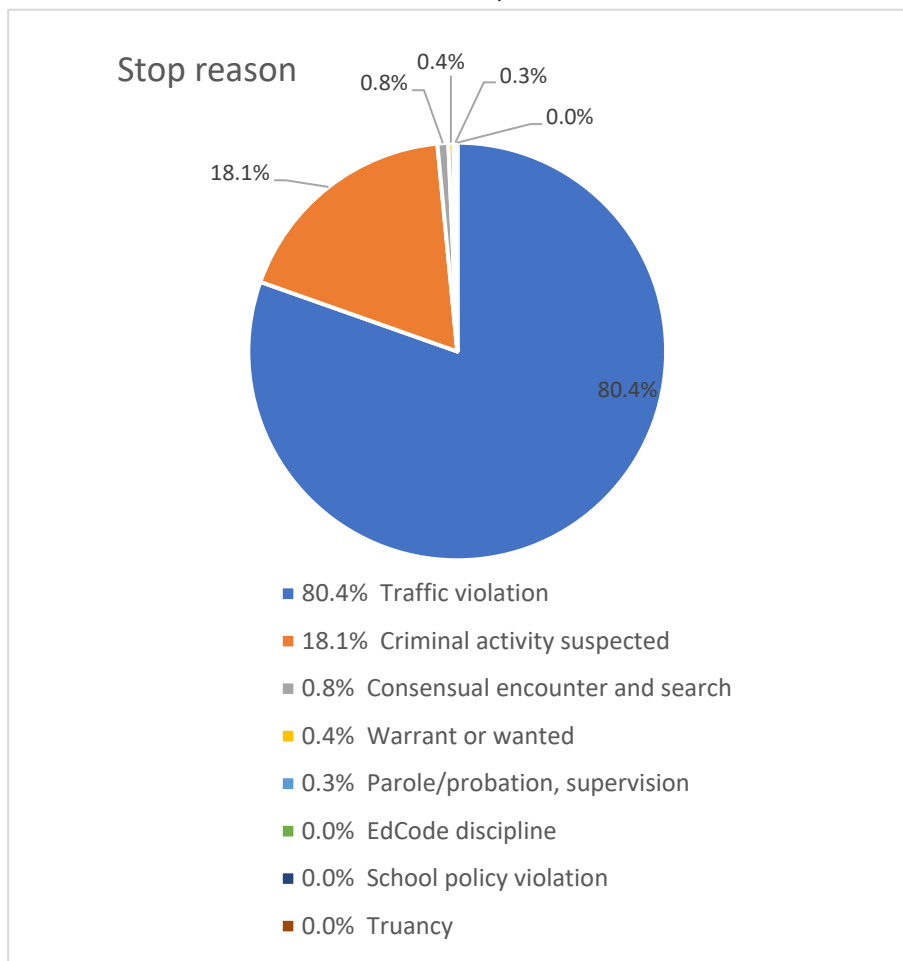

REASON FOR STOP

Stop Reason	Count	Reason	Desc
Traffic violation	1,428	80.4%	80.4% Traffic violation
Criminal activity suspected	321	18.1%	18.1% Criminal activity suspected
Consensual encounter and search	15	0.8%	0.8% Consensual encounter and search
Warrant or wanted	7	0.4%	0.4% Warrant or wanted
Parole/probation, supervision	5	0.3%	0.3% Parole/probation, supervision
EdCode discipline	-	0.0%	0.0% EdCode discipline
School policy violation	-	0.0%	0.0% School policy violation
Truancy	-	0.0%	0.0% Truancy
	1,776