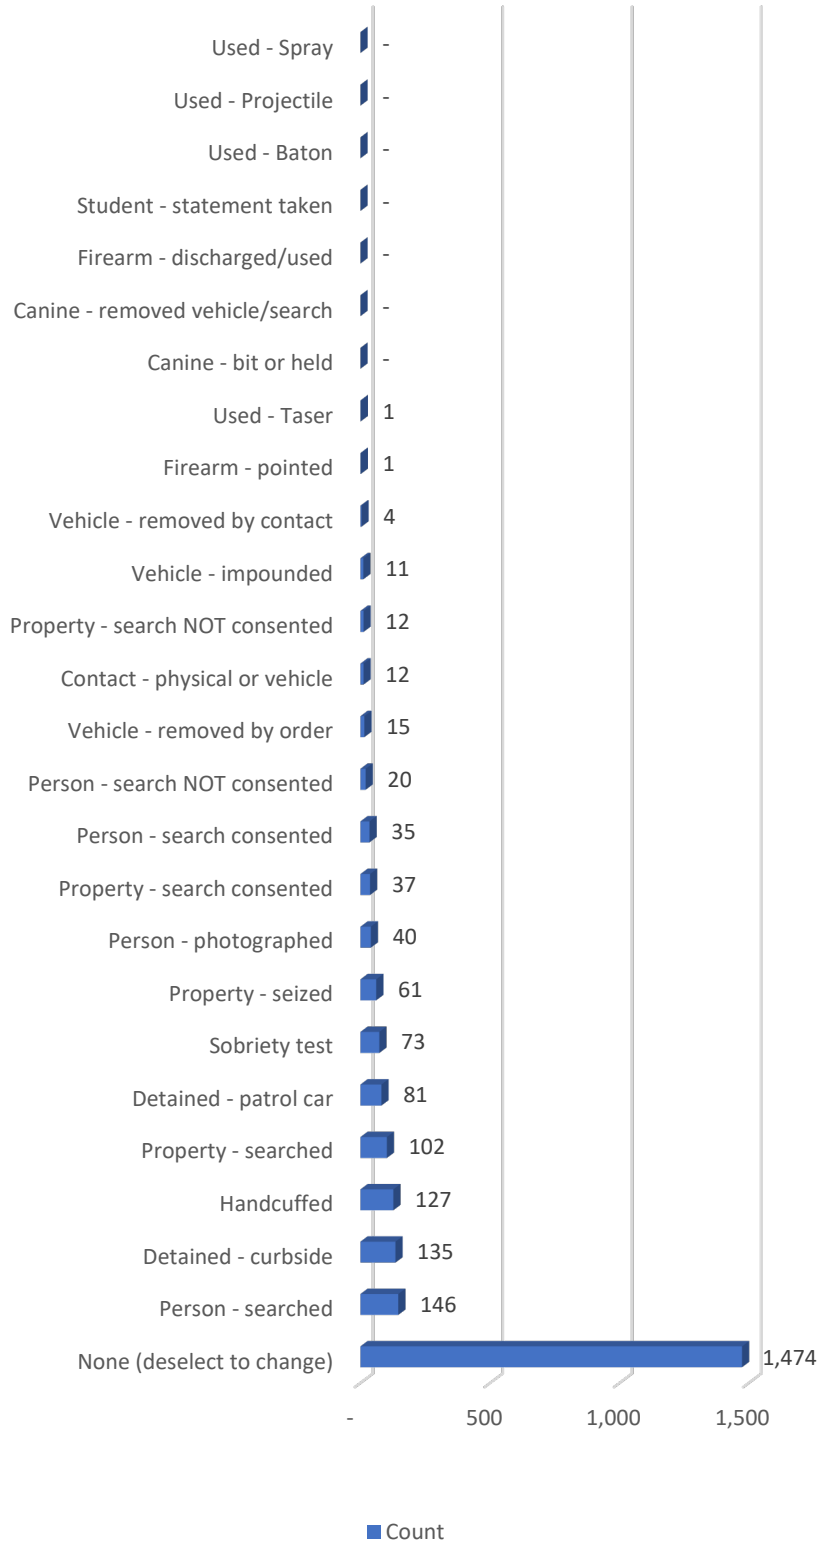

Action taken

This document consisting of 57 page(s) is furnished for the exclusive use of FRANK SHINNEMAN By #248

MILL VALLEY POLICE DEPT CA0210500 - CONTROLLED DOCUMENT DO NOT DUPLICATE