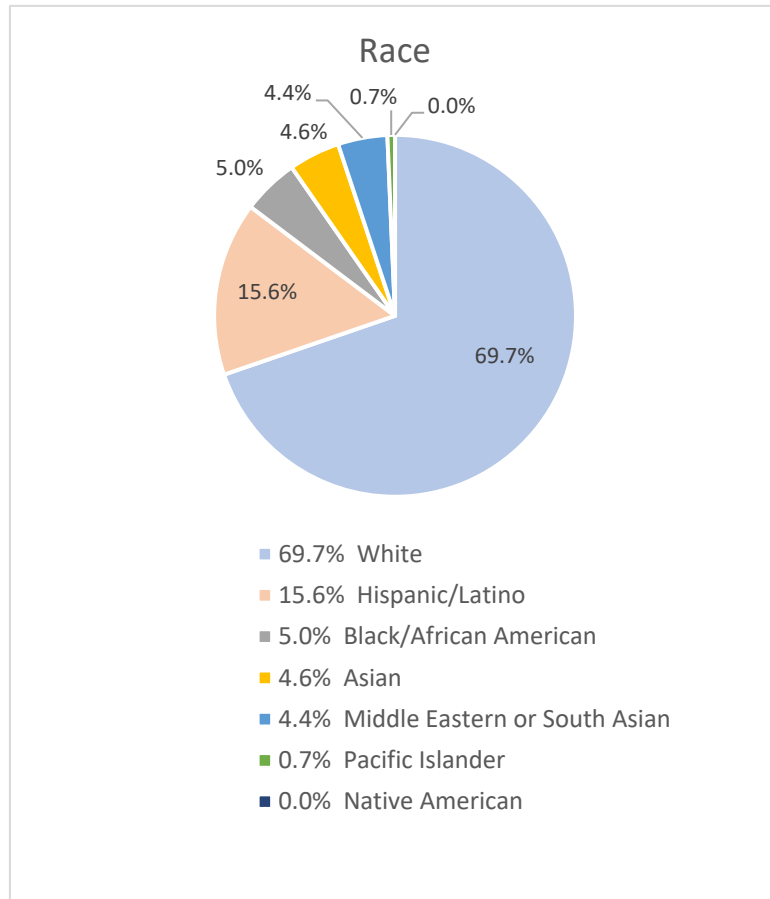

Race	Count	Race	Desc
White	1,246	69.7%	69.7% White
Hispanic/Latino	278	15.6%	15.6% Hispanic/Latino
Black/African American	90	5.0%	5.0% Black/African American
Asian	82	4.6%	4.6% Asian
Middle Eastern or South Asian	79	4.4%	4.4% Middle Eastern or South Asian
Pacific Islander	12	0.7%	0.7% Pacific Islander
Native American	-	0.0%	0.0% Native American
	1,787		0.0%

More than 1 race can be specified per RIPA report