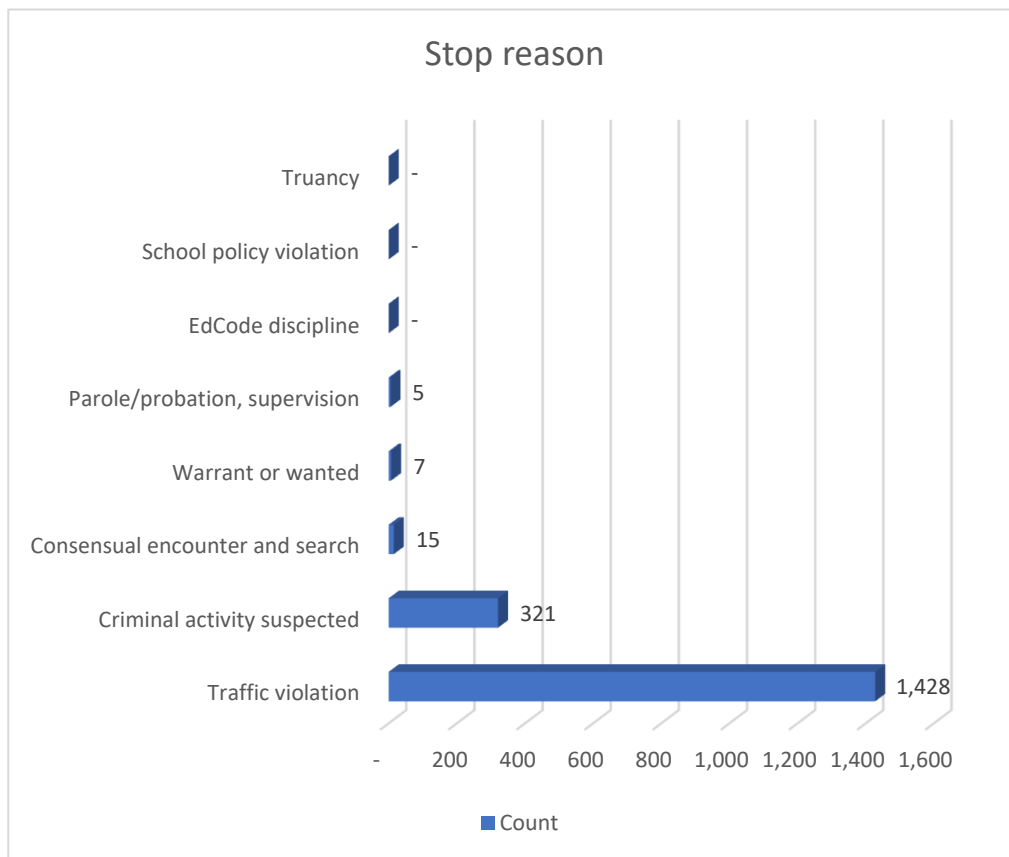

REASON FOR STOP

Stop Reason	Count	Reason	Desc
Traffic violation	1,428	80.4%	80.4% Traffic violation
Criminal activity suspected	321	18.1%	18.1% Criminal activity suspected
Consensual encounter and search	15	0.8%	0.8% Consensual encounter and search
Warrant or wanted	7	0.4%	0.4% Warrant or wanted
Parole/probation, supervision	5	0.3%	0.3% Parole/probation, supervision
EdCode discipline	-	0.0%	0.0% EdCode discipline
School policy violation	-	0.0%	0.0% School policy violation
Truancy	-	0.0%	0.0% Truancy
	1,776