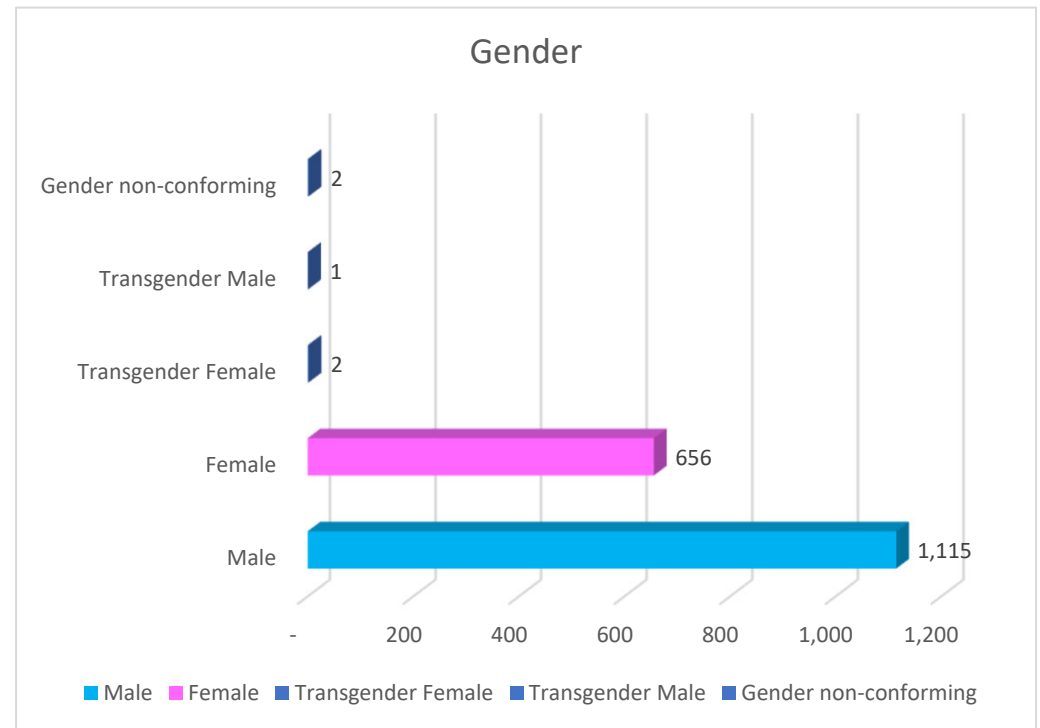

Action taken

This document consisting of 57 page(s) is furnished for the exclusive use of FRANK SHINNEMAN By #248

MILL VALLEY POLICE DEPT CA0210500 - CONTROLLED DOCUMENT DO NOT DUPLICATE

GENDER

Gender	Count	Gender	Desc
Male	1,115	62.8%	62.8% Male
Female	656	36.9%	36.9% Female
Transgender Female	2	0.1%	0.1% Transgender Female
Transgender Male	1	0.1%	0.1% Transgender Male
Gender non-conforming	2	0.1%	0.1% Gender non-conforming
	<u>1,776</u>	0.0%	0.0%
		0.0%	0.0%
		0.0%	0.0%