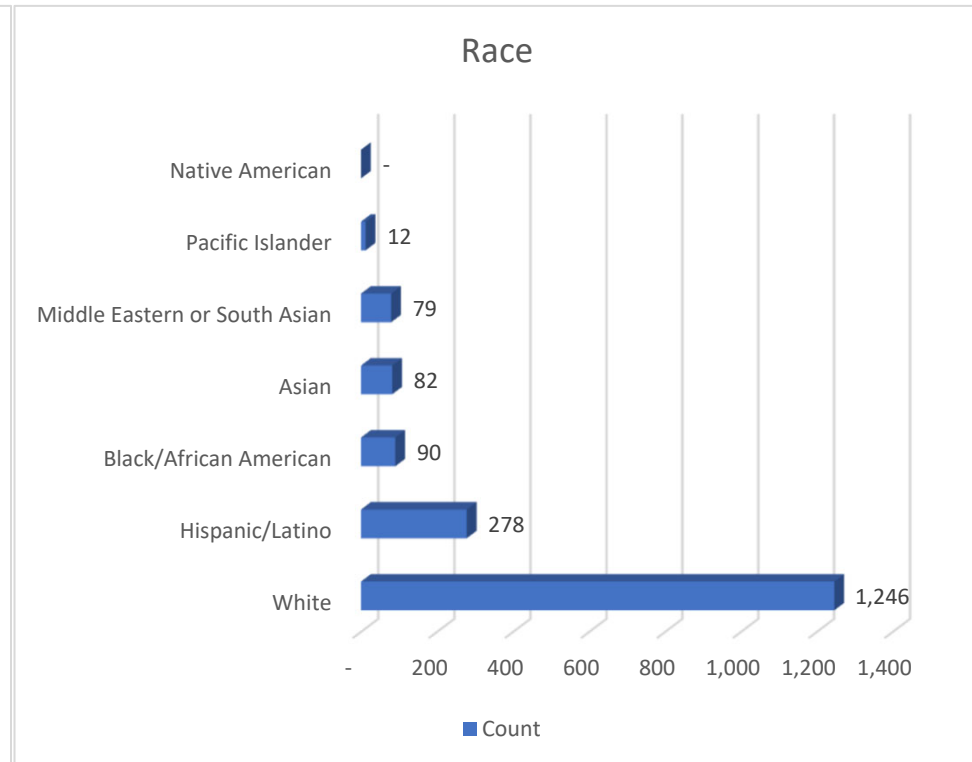

Race	Count	Race	Desc
White	1,246	69.7%	69.7% White
Hispanic/Latino	278	15.6%	15.6% Hispanic/Latino
Black/African American	90	5.0%	5.0% Black/African American
Asian	82	4.6%	4.6% Asian
Middle Eastern or South Asian	79	4.4%	4.4% Middle Eastern or South Asian
Pacific Islander	12	0.7%	0.7% Pacific Islander
Native American	-	0.0%	0.0% Native American
	1,787		0.0%

More than 1 race can be specified per RIPA report