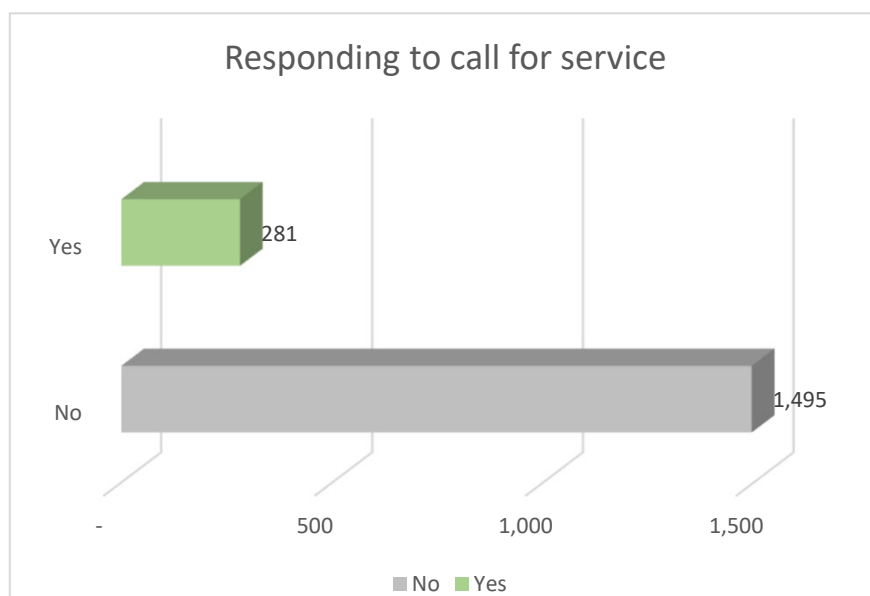

More than 1 race can be specified per RIPA report

RESPONDING

Responding to call	Count	Responding	Desc
No	1,495	84.2%	84.2% No
Yes	281	15.8%	15.8% Yes
	<u>1,776</u>		0.0%
			0.0%
			0.0%

This document consisting of 57 page(s) is furnished for the exclusive use of FRANK SHINNEMAN By #248