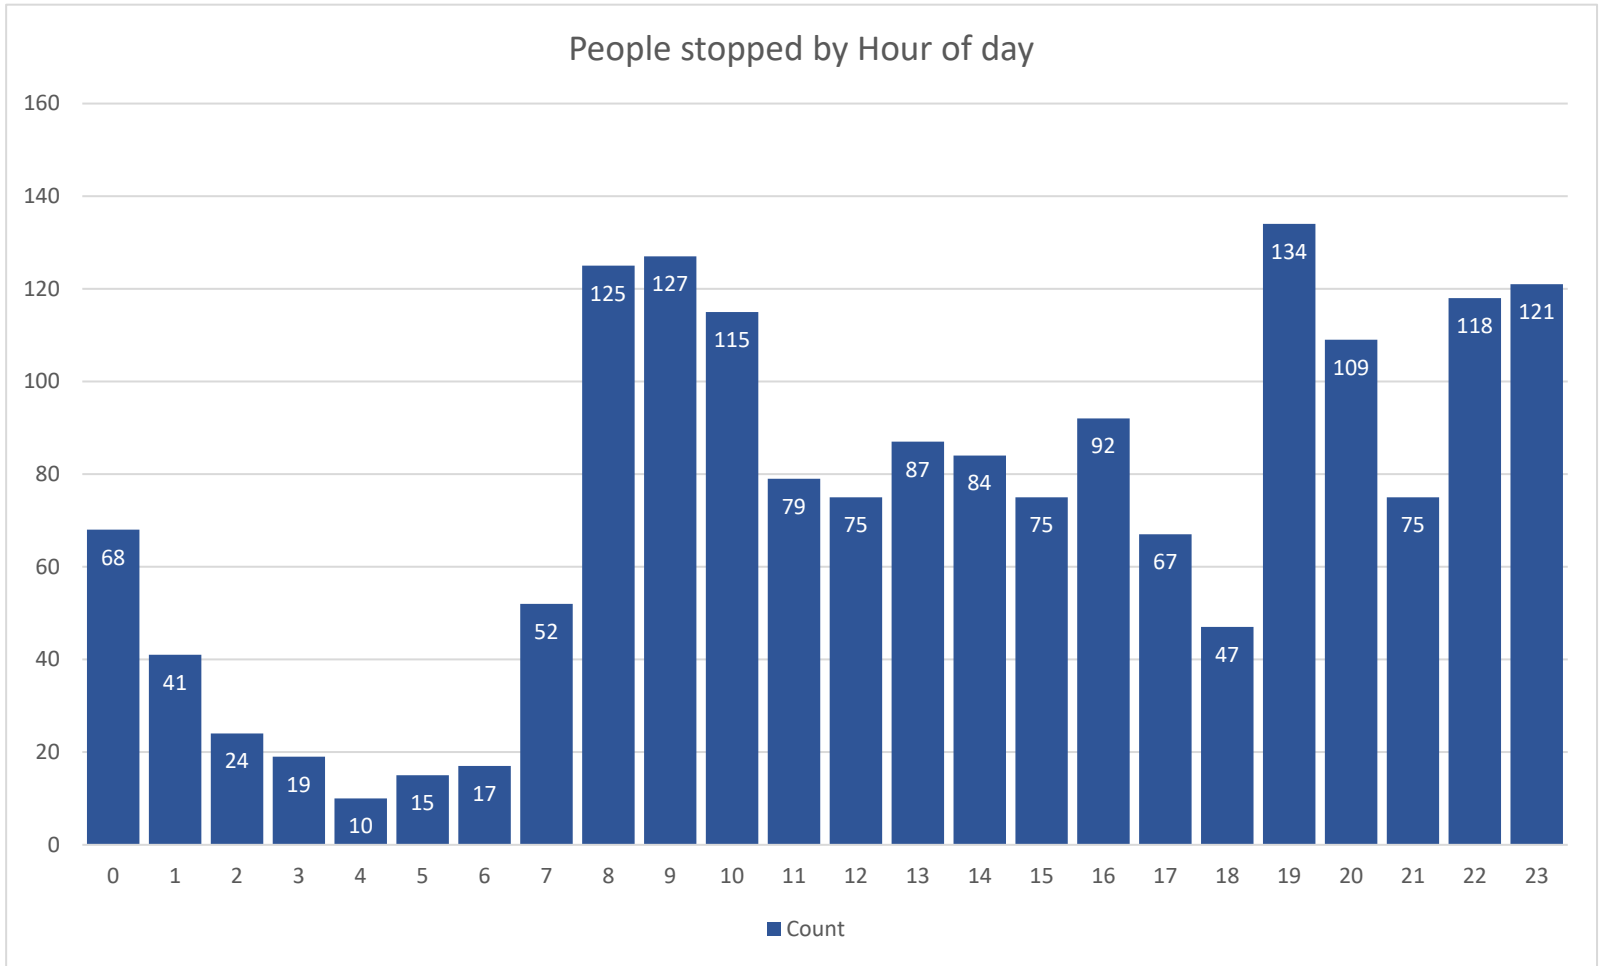

status	stopdate	person	age	racess	genders	reasons	location
E	26-Jun-2021 16:16	1	50	White	Male	Parole/probation, supervision	700 East Blithedale Ave
E	07-Jul-2021 09:00	1	52	White	Female	Traffic violation	Throckmorton Ave/Old mill St
E	07-Jul-2021 15:15	1	48	White	Female	Traffic violation	400 Sycamore Ave
E	08-Jul-2021 10:06	1	46	Hispanic/Latino	Female	Traffic violation	600 E Blithedale Ave
E	16-Jul-2021 11:34	1	52	White	Male	Traffic violation	100 block Roque Moraes Dr
E	22-Jul-2021 19:11	1	37	Hispanic/Latino	Female	Traffic violation	500 block Miller Ave
E	22-Jul-2021 20:01	1	17	White	Male	Traffic violation	100 block sycamore ave
E	22-Jul-2021 20:16	1	17	White	Female	Traffic violation	Nelson Ave/Sycamore Ave
E	22-Jul-2021 21:25	1	76	White	Female	Traffic violation	800 block Miller Ave
E	05-Aug-2021 08:30	1	39	Hispanic/Latino	Male	Traffic violation	Kilpling drive/Roque Moraes dr
E	13-Aug-2021 11:55	1	20	Asian	Female	Traffic violation	500 block Miller Ave
E	18-Aug-2021 08:31	1	39	White	Female	Traffic violation	500 block Miller Ave
E	19-Aug-2021 09:48	1	61	White	Male	Traffic violation	100 block Kipling Dr
E	24-Aug-2021 11:00	1	59	White	Male	Traffic violation	100 block Roque Moraes Dr
E	24-Aug-2021 11:35	1	62	White	Male	Traffic violation	200 block Kipling Dr
E	24-Aug-2021 13:18	1	48	Hispanic/Latino	Male	Traffic violation	200 block Kipling Dr
E	24-Aug-2021 14:24	1	51	White	Female	Traffic violation	100 block Roque Moraes Dr
E	24-Aug-2021 16:45	1	77	White	Female	Traffic violation	200 block Kipling Dr
E	01-Sep-2021 10:46	1	71	White	Female	Traffic violation	Hamilton Dr at Kipling Dr
E	02-Sep-2021 09:26	1	57	Black/African American	Female	Traffic violation	Hamilton Dt at Kipling Dr
E	03-Sep-2021 08:57	1	36	White	Female	Traffic violation	E Blithedale Av at Lomita Dr
E	14-Sep-2021 16:30	1	56	White	Female	Traffic violation	Nelson Ave at Sycamore Ave
E	14-Sep-2021 12:12	1	41	White	Female	Traffic violation	Sycamore Ave at Nelson Ave
E	14-Sep-2021 16:45	1	34	Hispanic/Latino	Male	Traffic violation	Nelson Ave at Sycamore Ave
E	14-Sep-2021 12:50	1	28	White	Female	Traffic violation	Hamilton Dr at Kipling Dr
E	14-Sep-2021 11:30	1	19	White	Female	Traffic violation	Nelson Ave at Sycamore Ave
E	14-Sep-2021 13:50	1	59	White	Male	Traffic violation	Unit block of Miller Ave
E	14-Sep-2021 16:00	1	17	White	Male	Traffic violation	Sycamore Ave at Nelson Ave
E	15-Sep-2021 10:50	1	27	White	Male	Traffic violation	100 block of Miller Ave
E	17-Sep-2021 09:42	1	31	Hispanic/Latino	Male	Traffic violation	Hamilton Dr at Kipling Dr
E	19-Sep-2021 21:47	1	74	White	Male	Traffic violation	100 block of E. Blithedale Ave
E	21-Sep-2021 11:18	1	61	White	Male	Traffic violation	Mill Ave at Sunnyside Ave
E	21-Sep-2021 11:53	1	68	White	Female	Traffic violation	Sycamore Ave at Camino Alto
E	21-Sep-2021 15:39	1	52	Asian	Female	Traffic violation	Camino Alto at Azalea Ave
E	21-Sep-2021 12:50	1	82	White	Female	Traffic violation	Sycamore Ave at Nelson Ave
E	23-Sep-2021 10:45	1	91	White	Male	Traffic violation	Miller Ave at Valley Cir
E	23-Sep-2021 09:50	1	49	Hispanic/Latino	Female	Traffic violation	Sycamore Ave at Nelson Ave
E	09-Jul-2021 19:27	1	50	White	Male	Traffic violation	500 block Miller Ave.
E	10-Jul-2021 23:19	1	35	Hispanic/Latino	Male	Traffic violation	100 block Miller Ave
E	17-Jul-2021 19:01	1	65	White	Female	Traffic violation	Miller Ave/Sunnyside Ave