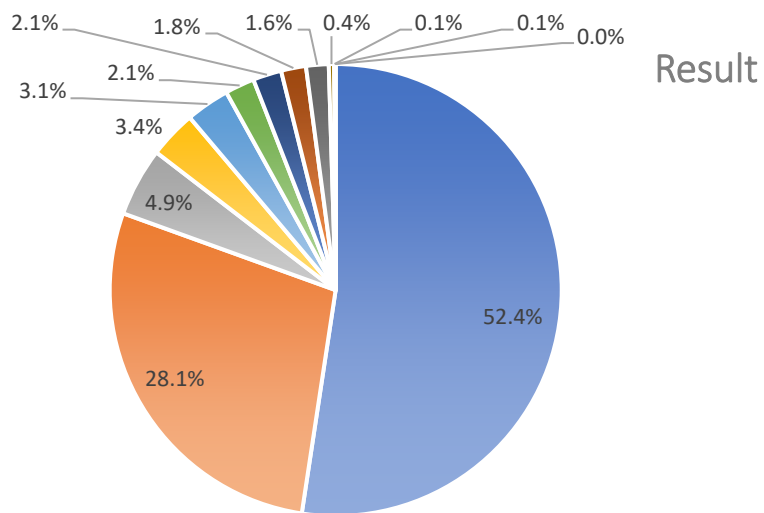

- 52.4% Warning
- 28.1% Citation for infraction
- 4.9% Arrest without warrant
- 3.4% No action (deselect to change)
- 3.1% Contacted parent/guardian
- 2.1% Psychiatric hold
- 2.1% Interview card completed
- 1.8% In-field cite and release
- 1.6% Arrest with warrant
- 0.4% Transported non-criminal
- 0.1% Referred school administrator
- 0.1% Referred school counselor
- 0.0% Contacted DHS