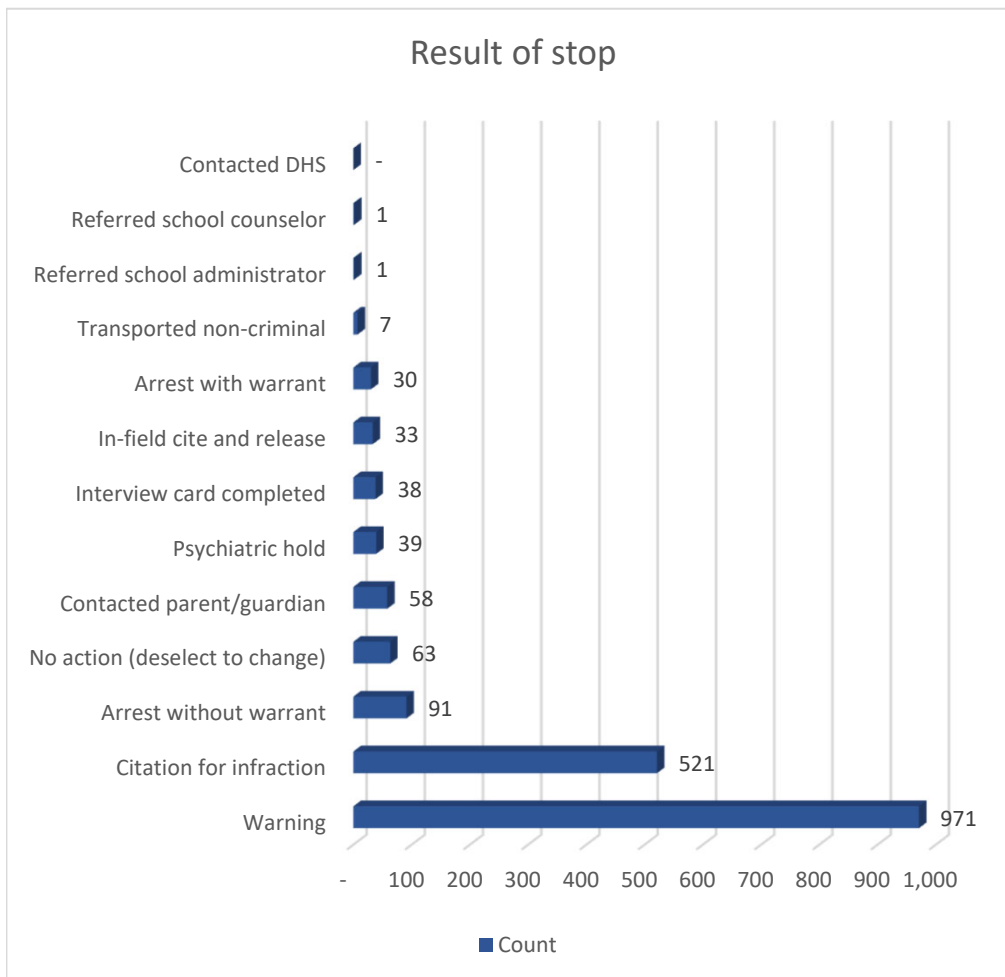

RESULT OF STOP

Result of stop	Count	Result	Desc
Warning	971	52.4%	52.4% Warning
Citation for infraction	521	28.1%	28.1% Citation for infraction
Arrest without warrant	91	4.9%	4.9% Arrest without warrant
No action (deselect to change)	63	3.4%	3.4% No action (deselect to change)
Contacted parent/guardian	58	3.1%	3.1% Contacted parent/guardian
Psychiatric hold	39	2.1%	2.1% Psychiatric hold
Interview card completed	38	2.1%	2.1% Interview card completed
In-field cite and release	33	1.8%	1.8% In-field cite and release
Arrest with warrant	30	1.6%	1.6% Arrest with warrant
Transported non-criminal	7	0.4%	0.4% Transported non-criminal
Referred school administrator	1	0.1%	0.1% Referred school administrator
Referred school counselor	1	0.1%	0.1% Referred school counselor
Contacted DHS	-	0.0%	0.0% Contacted DHS

1,853