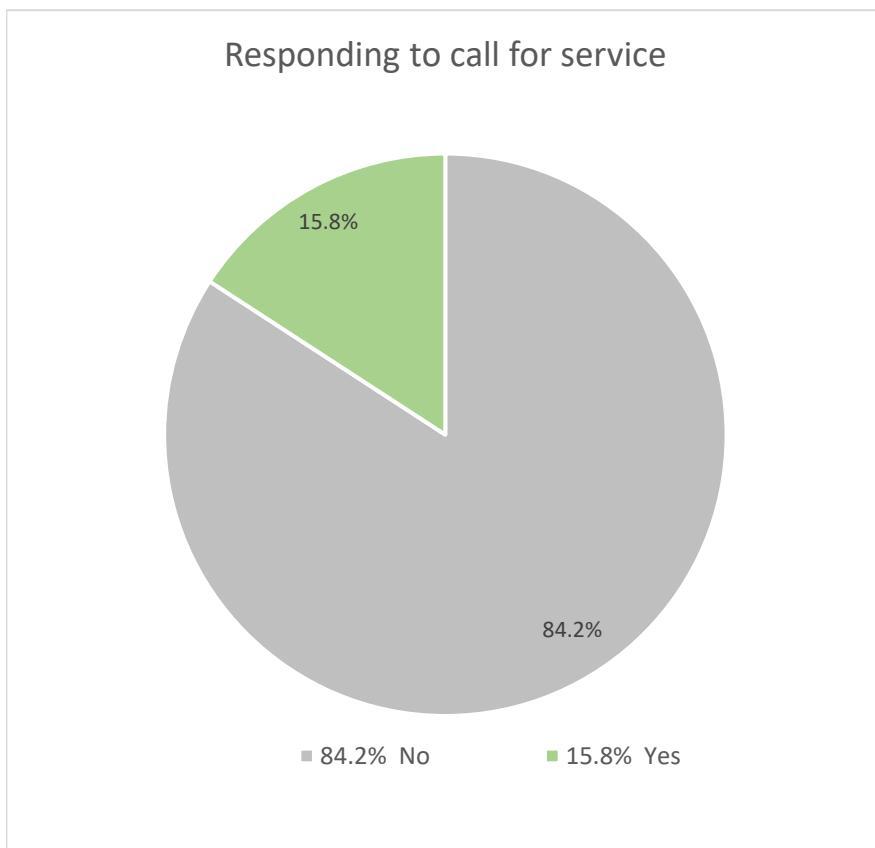

More than 1 race can be specified per RIPA report

RESPONDING

Responding to call	Count	Responding	Desc
No	1,495	84.2%	84.2% No
Yes	281	15.8%	15.8% Yes
	<u>1,776</u>		0.0%
			0.0%
			0.0%

This document consisting of 57 page(s) is furnished for the exclusive use of FRANK SHINNEMAN By #248