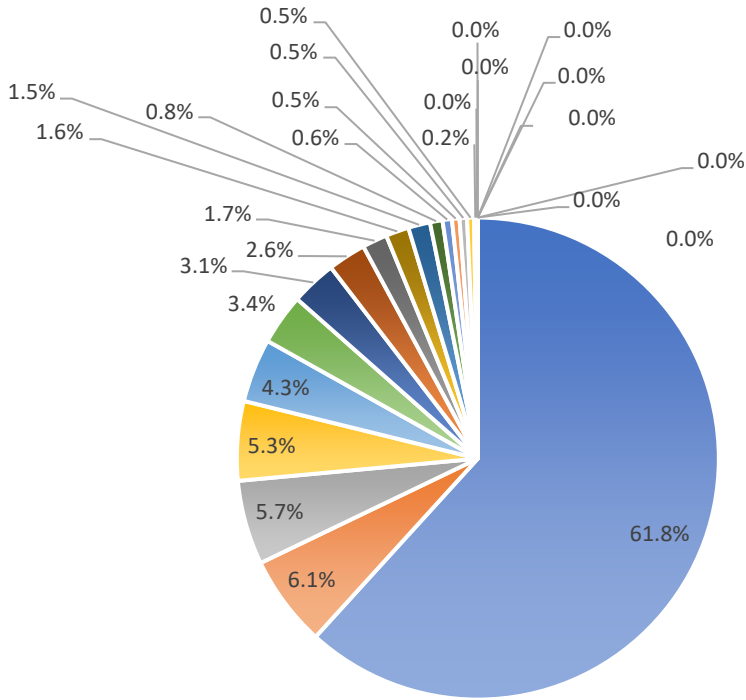

Action

- 61.8% None (deselect to change)
- 6.1% Person - searched
- 5.7% Detained - curbside
- 5.3% Handcuffed
- 4.3% Property - searched
- 3.4% Detained - patrol car
- 3.1% Sobriety test
- 2.6% Property - seized
- 1.7% Person - photographed
- 1.6% Property - search consented
- 1.5% Person - search consented
- 0.8% Person - search NOT consented
- 0.6% Vehicle - removed by order
- 0.5% Contact - physical or vehicle
- 0.5% Property - search NOT consented
- 0.5% Vehicle - impounded
- 0.2% Vehicle - removed by contact
- 0.0% Firearm - pointed
- 0.0% Used - Taser
- 0.0% Canine - bit or held
- 0.0% Canine - removed vehicle/search
- 0.0% Firearm - discharged/used
- 0.0% Student - statement taken
- 0.0% Used - Baton
- 0.0% Used - Projectile
- 0.0% Used - Spray