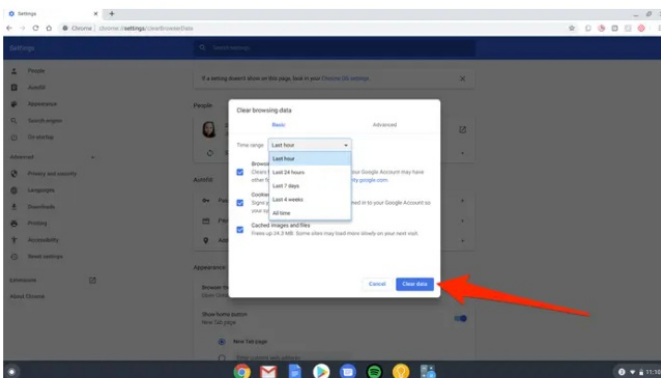

Select the cache you'd like to delete and click Clear data. Devon Delfino/Business Insider

4. Click "Clear data."

If you toggle over to the "Advanced" section of the "Clear browsing data" window, you will also have the option to clear passwords and other sign-in data, autofill form data, site settings and hosted app data.

On Thu, Sep 29, 2022 at 2:08 PM Jamilyn Dugger <jamilyn.dugger@g.fayar.net> wrote:
I will try an alternate browser and if not, I will do the paper MAZE. Thank you both for your help.

Jami Dugger
Third Grade Teacher
Holcomb Elementary