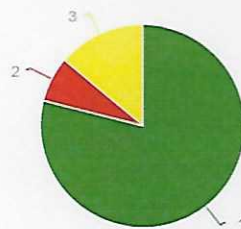

Manager: Chris Love

Case #: N/A

New Case

Agency : Donalsonville Police Depart

Back

Home

Log Out

Activity Search

Duration

☒ Interval

☐ Period Start Date:

End Date:

Data Contribution View

Type:

Mode:

System:

Refresh

Filters

☒ My Agency ☐ Select Agencies

☒ All Users ☐ Select Users

☒ All Systems ☐ Select Systems

☒ All Hot-List(s) ☐ Select Hot-List(s)

Refresh

Data Contribution

Total Detections:
34,539

Schedule

Agency

1

Hot-List

1

User

1

System

1

Accuracy

1

Hit Ratio

1