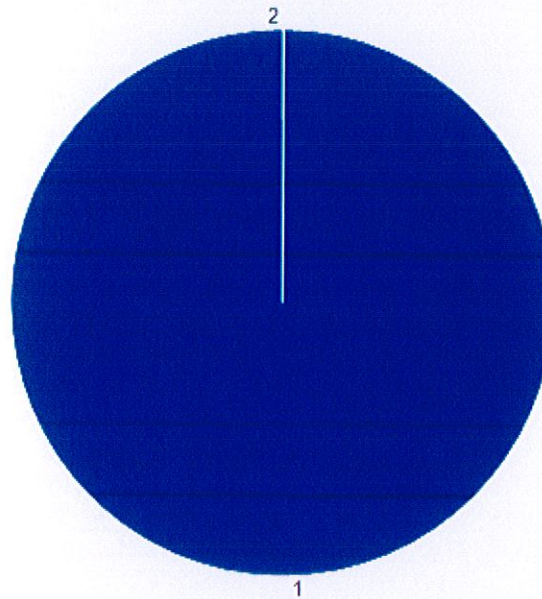

### Report Details

**Report By:** Cindy Irby

**Hit Ratio Count:** 2

**Time Frame:** This Year *2018*

**Total Records:** 521

Contributor	Record Type	Records
1	Detections	520
2	Hits	1

### Report Details

**Report By:** Cindy Irby

**Hit Ratio Count:** 2

**Time Frame:** Last Year *2017*

**Total Records:** 18,750

Contributor	Record Type	Records
1	Detections	18,745
2	Hits	5