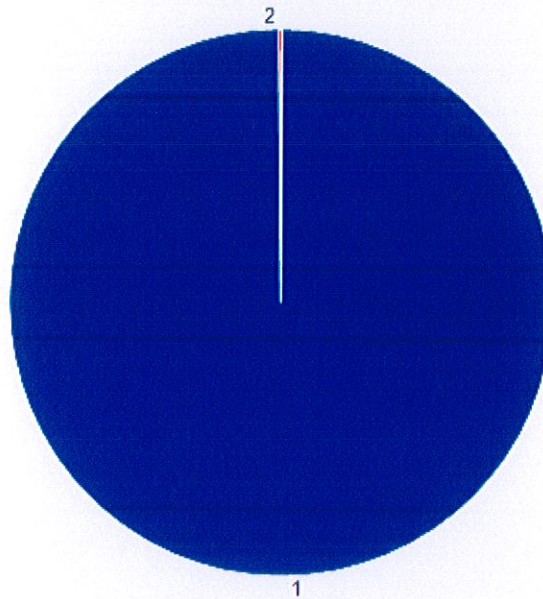

### Report Details

**Report By:** Cindy Irby

**Hit Ratio Count:** 2

**Time Frame:** This Year *2018*

**Total Records:** 521

Contributor	Record Type	Records
1	Detections	520
2	Hits	1

### Report Details

**Report By:** Cindy Irby

**Hit Ratio Count:** 2

**Time Frame:** Last Year *2017*

**Total Records:** 18,750

Contributor	Record Type	Records
1	Detections	18,745
2	Hits	5