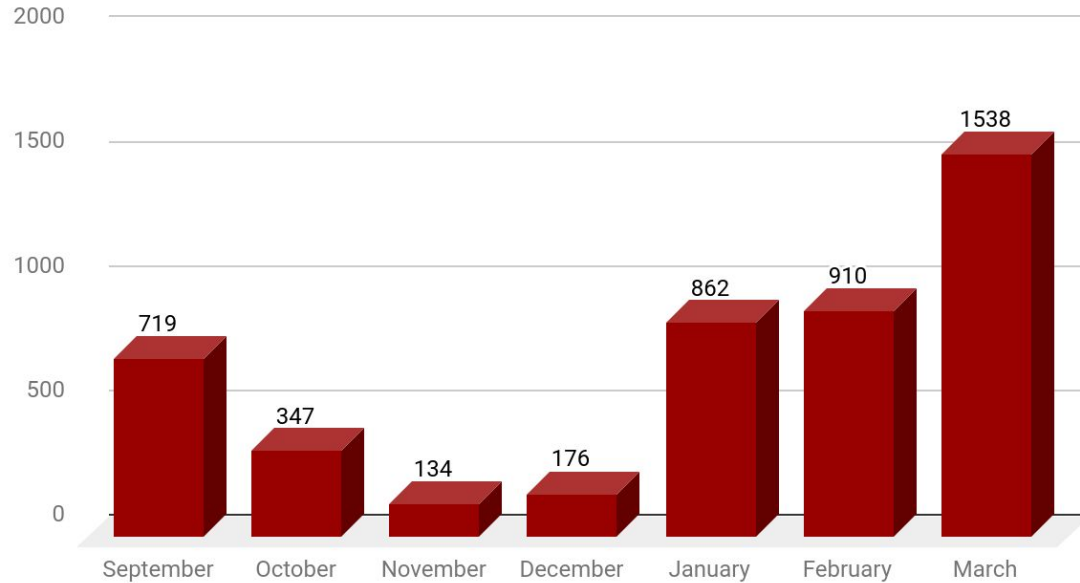

Users Per Month

New Users Per Month

Totals:

September 2019 - March 2020:

4,686