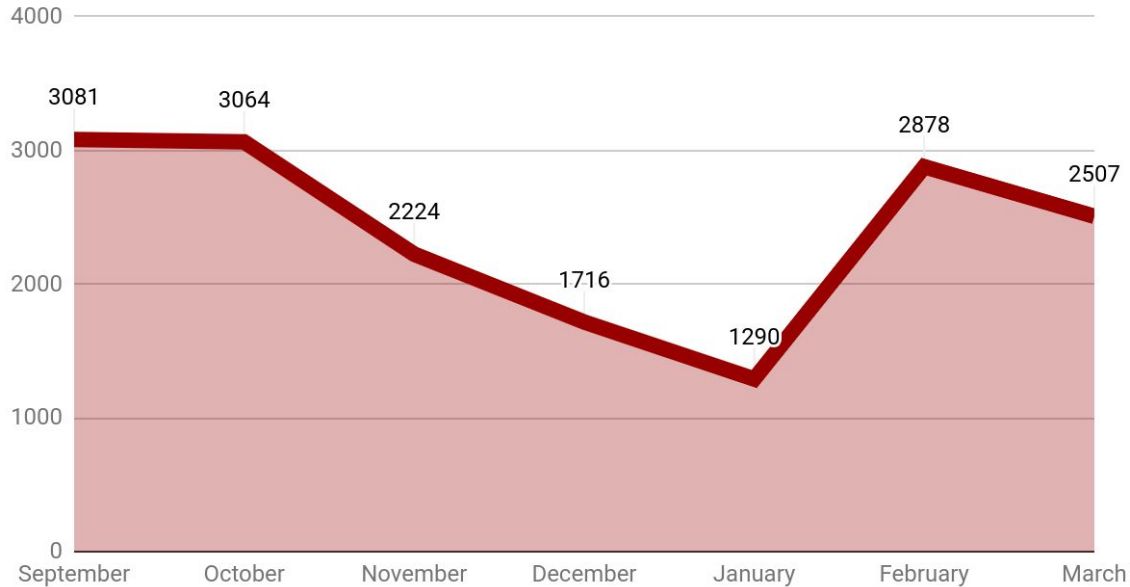

## Exams Per Month

### Exams Per Month

Totals:

September 2019 - March 2020:

**16,760**

## Users Per Month