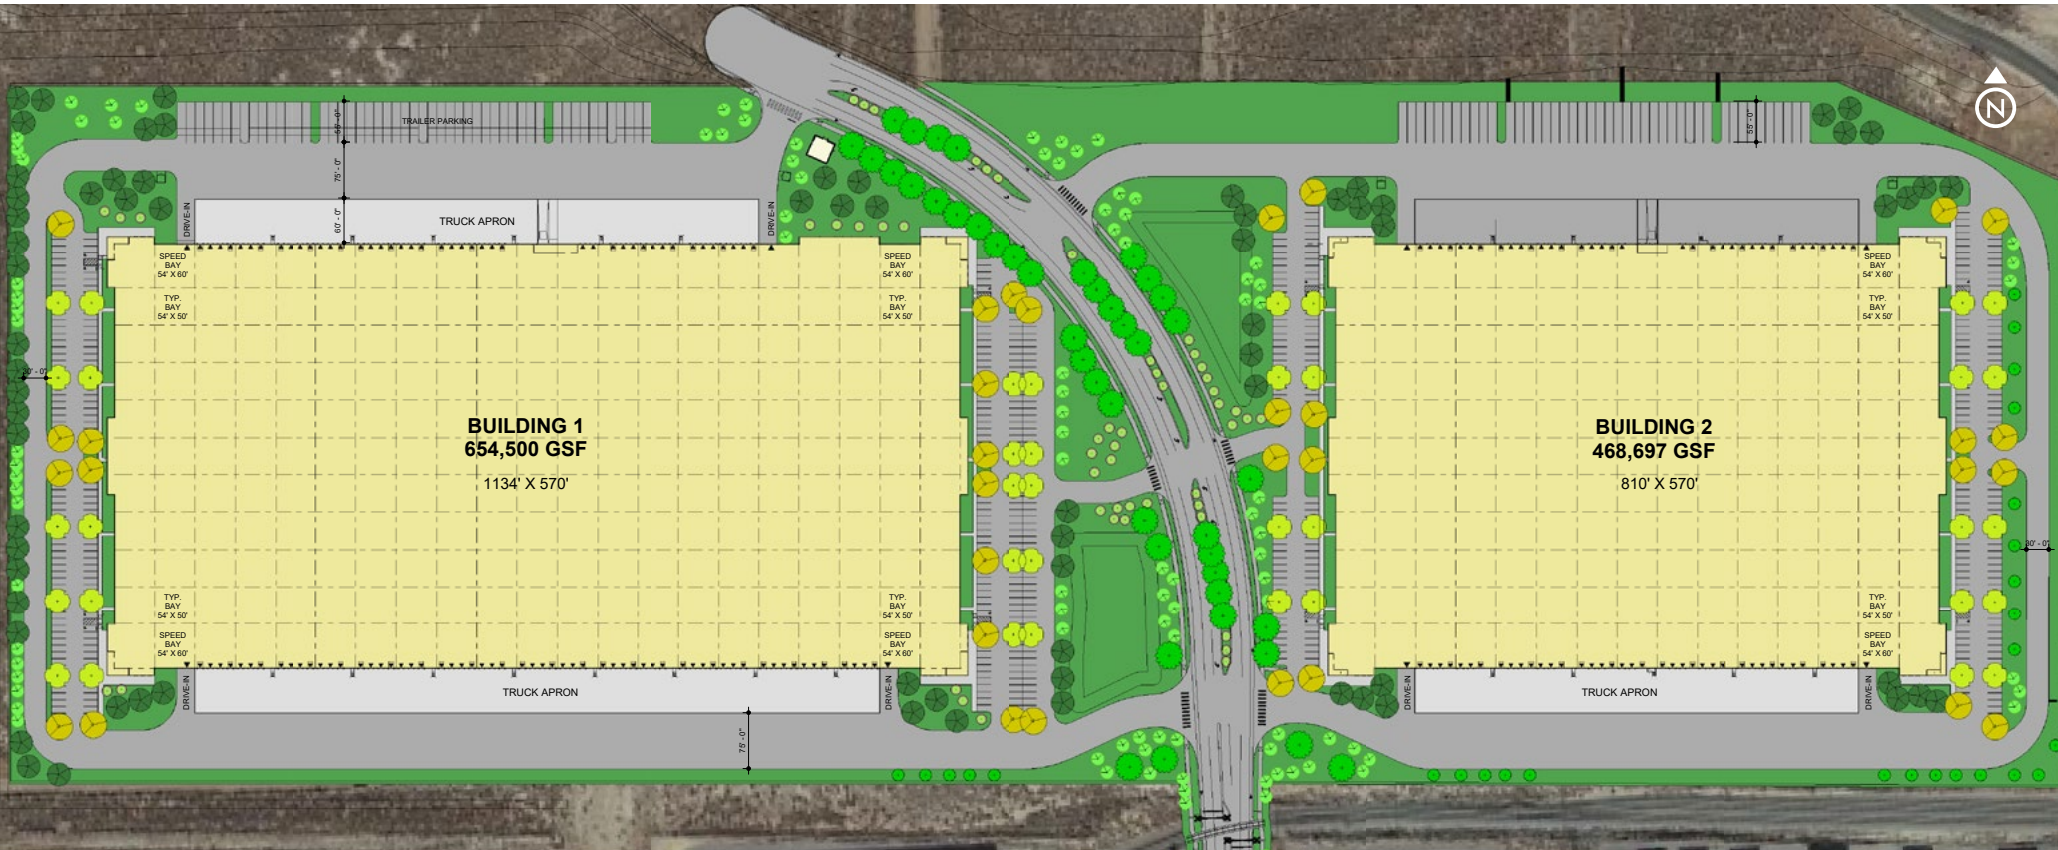

SITE PLAN

CONCEPTUAL SITE PLAN

SCALE: 1" = 80'